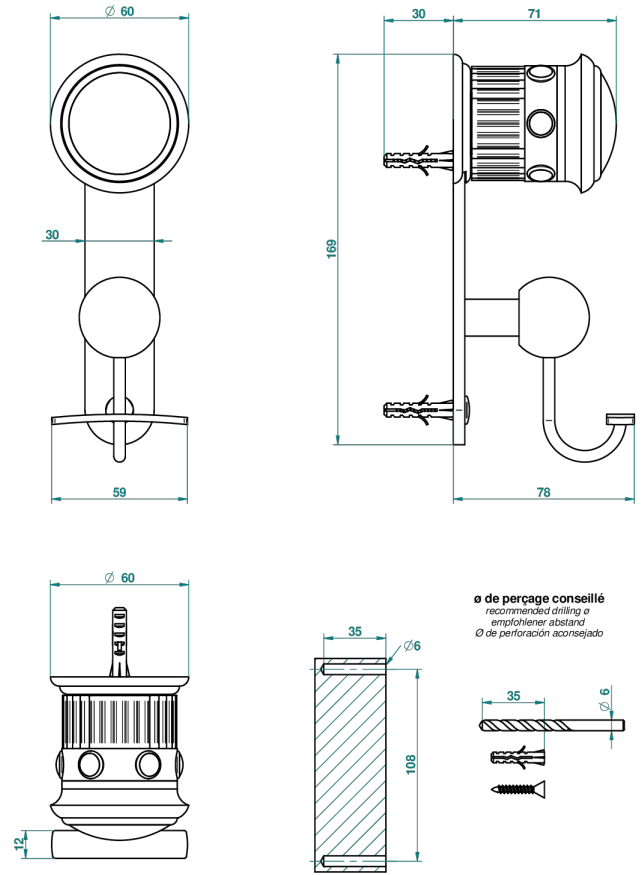

TROCADERO LAPIS LAZULI

U7B-510

Robe hook

THG[®]
PARIS

48097

17/12/2012

CHARACTERISTIC

- Trocadéro Lapis Lazuli
- Robe hook

AVAILABLE FINITIONS

Antique nickel - H28
Black ceram - D30
Blush PVD - H62
Brass color PVD - H49
Brown bronze color PVD - F33
Gold color PVD - H52

Graphite PVD - H64
Matt Umber PVD - H67
Matt blush PVD - H60
Matt brass color PVD - H50
Matt brown bronze color PVD - F34
Matt chrome - C02