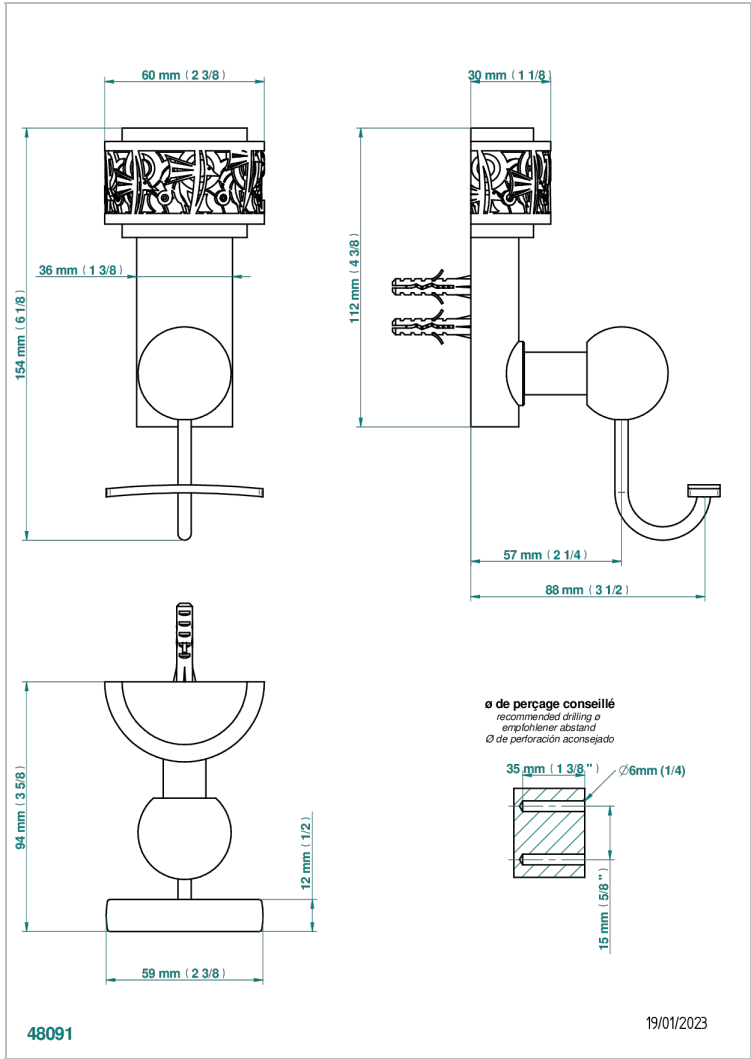

NEW PARADISE

U5P-510

Robe hook

CHARACTERISTIC

- New Paradise
- Robe hook

AVAILABLE FINITIONS

Black ceram - D30
Blush PVD - H62
Brass color PVD - H49
Brown bronze color PVD - F33
Chrome polished - A02
Gold color PVD - H52

Matt nickel color PVD - H56
Nickel antique / Sovereign - H28
Nickel color PVD - H55
Nickel polished - B01
Soft matt gold - F31
Umber PVD - H66