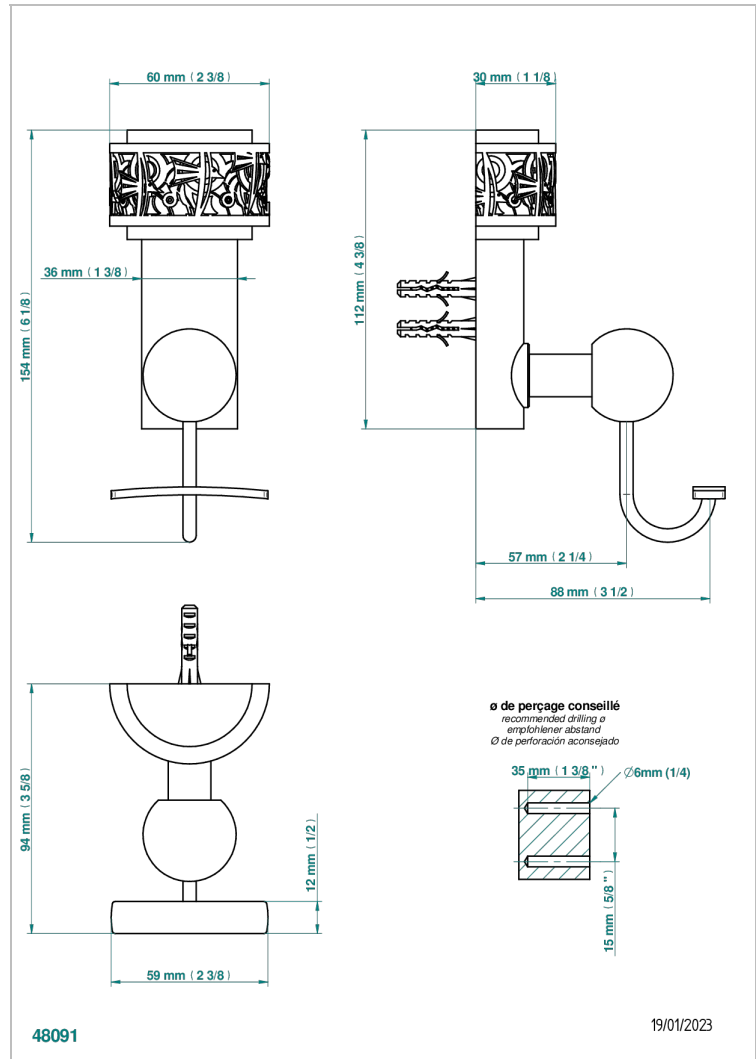

NEW PARADISE

U5P-510

Robe hook

THG[®]
PARIS

CHARACTERISTIC

- New Paradise
- Robe hook

AVAILABLE FINITIONS

Antique nickel - H28
Black ceram - D30
Blush PVD - H62
Brass color PVD - H49
Brown bronze color PVD - F33
Gold color PVD - H52

Nickel color PVD - H55
Polished chrome (color finish) - A02
Polished gold (color finish) - F01
Polished nickel - B01
Soft matt gold - F31
Umber PVD - H66