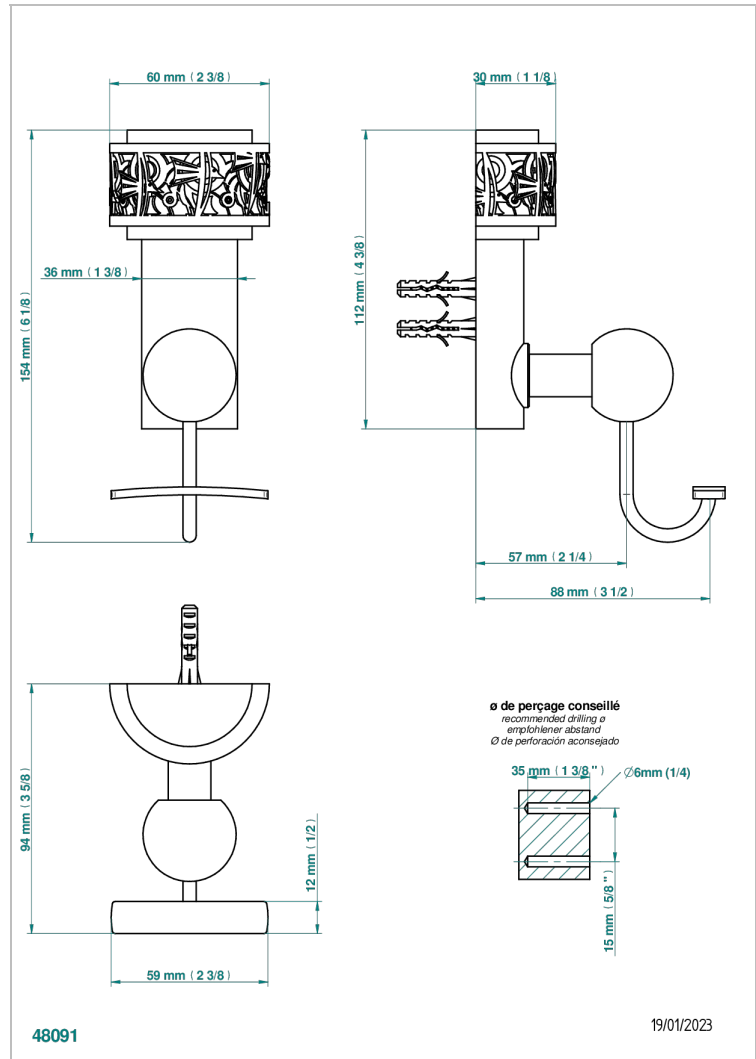

NEW PARADISE

U5P-510

Bademantelhaken

THG[®]
PARIS

EIGENSCHAFTEN

- New Paradise
- Bademantelhaken

VERFÜGBARE OBERFLÄCHEN

Altnickel - H28
Blassgold matt unlackiert - F31
Bronze hell - D01
Chrom - A02
Chrom matt - C02
Gold - F01

Gold matt - F07
Mattschwarz keramik - D30
Nickel matt - C01
Pvd blush - H62
Pvd blush matt - H60
Pvd bronze braun - F33

Pvd bronze braun matt - F34
Pvd gold - H52
Pvd gold matt - H53
Pvd graphite - H64
Pvd graphite matt - H65
Pvd messing - H49

Pvd messing matt - H50
Pvd nickel - H55
Pvd nickel matt - H56
Pvd umber - H66
Pvd umber matt - H67
Silbernickel - B01