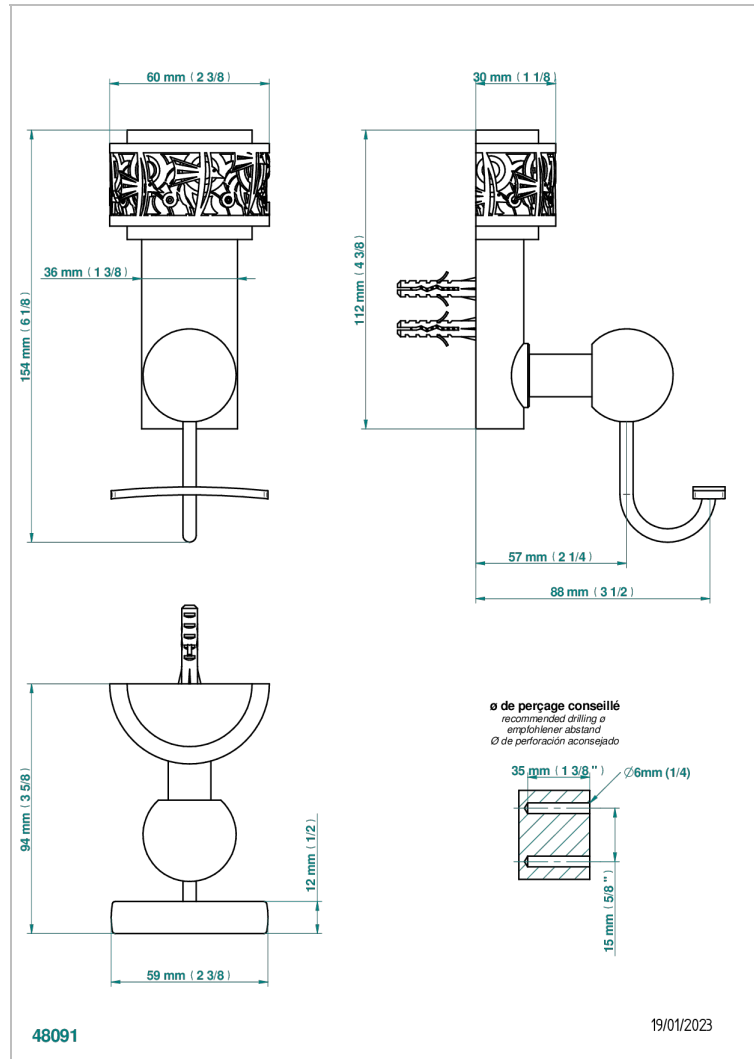

NEW PARADISE

U5P-510

Robe hook

THG[®]
PARIS

CHARACTERISTIC

- New Paradise
- Robe hook

AVAILABLE FINITIONS

Antique nickel - H28
Black ceram - D30
Blush PVD - H62
Brass color PVD - H49
Brown bronze color PVD - F33
Gold color PVD - H52

Nickel color PVD - H55
Polished chrome (color finish) - A02
Polished gold (color finish) - F01
Polished nickel - B01
Soft matt gold - F31
Umber PVD - H66