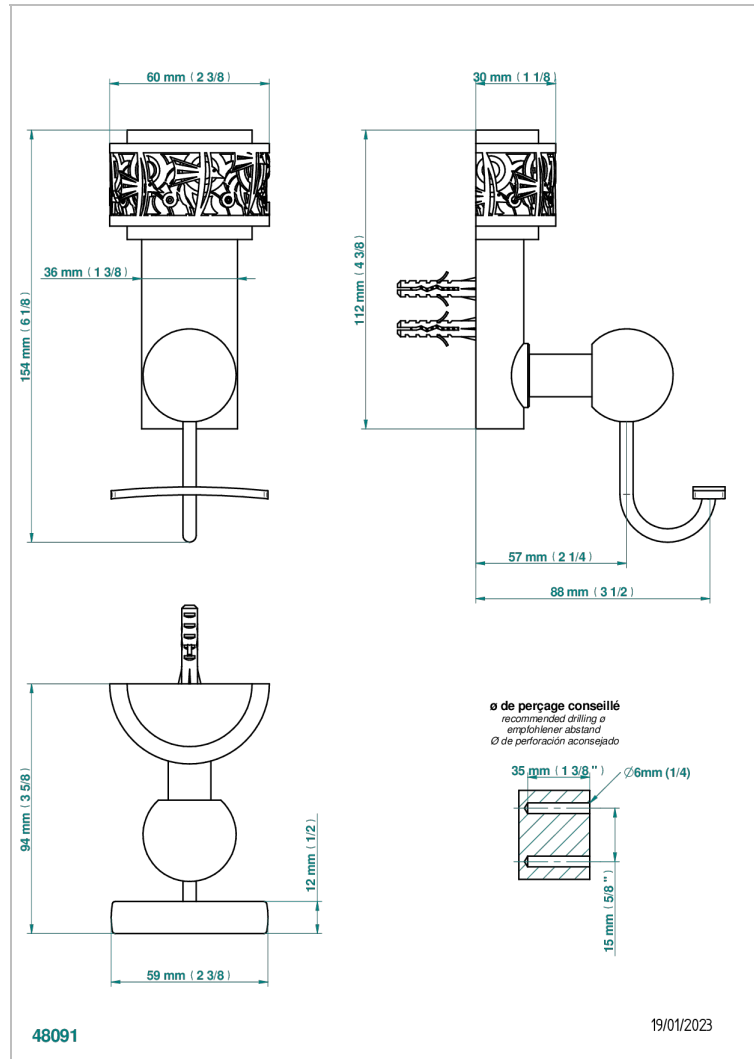

NEW PARADISE

U5P-510

Bademantelhaken

THG[®]
PARIS

EIGENSCHAFTEN

- New Paradise
- Bademantelhaken

VERFÜGBARE OBERFLÄCHEN

Altnickel - H28
Blassgold matt unlackiert - F31
Bronze hell - D01
Chrom - A02
Chrom matt - C02
Gold - F01

Gold matt - F07
Mattschwarz keramik - D30
Nickel matt - C01
Pvd blush - H62
Pvd blush matt - H60
Pvd bronze braun - F33

Pvd bronze braun matt - F34
Pvd gold - H52
Pvd gold matt - H53
Pvd graphite - H64
Pvd graphite matt - H65
Pvd messing - H49

Pvd messing matt - H50
Pvd nickel - H55
Pvd nickel matt - H56
Pvd umber - H66
Pvd umber matt - H67
Silbernickel - B01