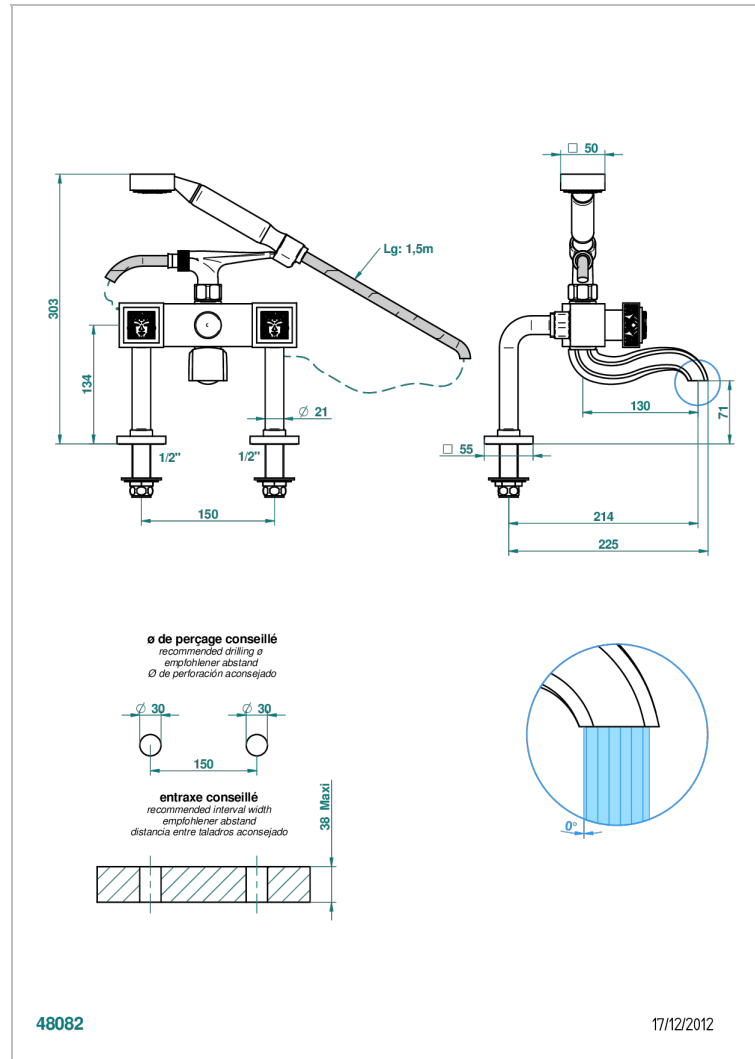

MASQUE DE FEMME LUNAIRE

A2R-13G

Rim mounted 2-hole bath/telephone shower mixer, shower and hose

CHARACTERISTIC

- ACS : 21ACCLY034

STANDARDS

AVAILABLE FINITIONS

- Black ceram - D30
- Matt chrome - C02
- Matt gold - F07
- Matt nickel (color finish) - C01
- Polished chrome (color finish) - A02
- Polished chrome / Polished gold (color finish) - G02

TECHNICAL SPECS

- Recommandé : 3 bars (max. 5 bars) - Advised : 43,5 psi (max. 72 psi)
- Bec : 75 l/min à 3 bars - Douchette : 9,5 l/min à 3 bars
- Spout : 19,8 gpm at 43.5 psi - Handshower : 2.5 gpm at 43.5 psi