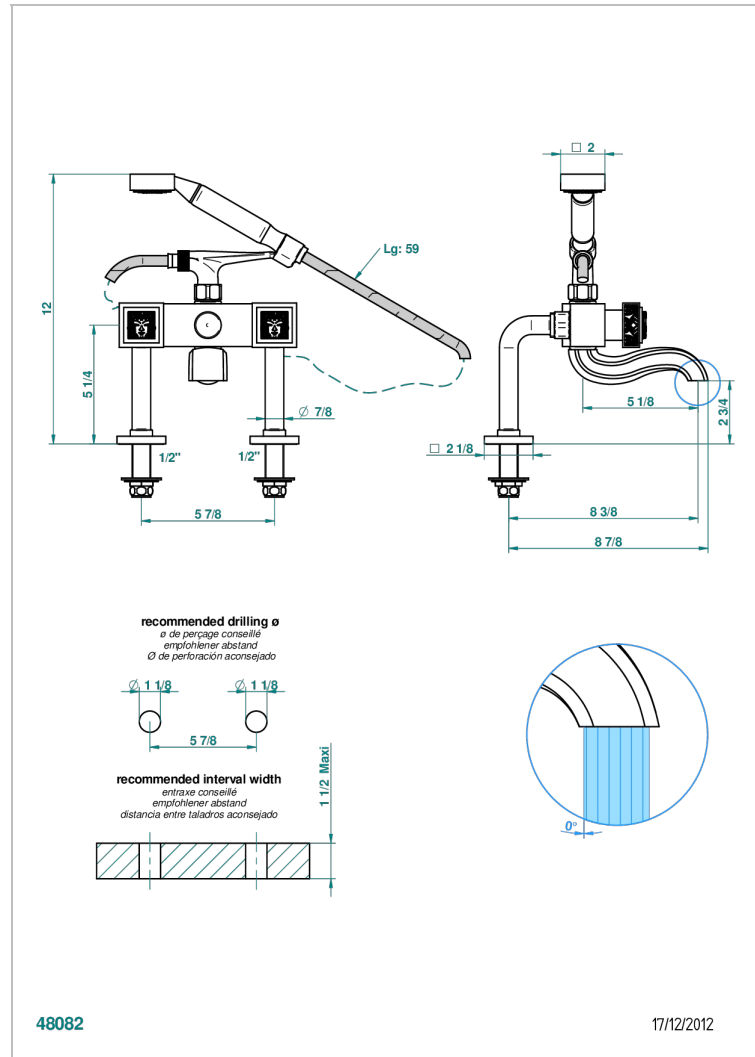

# MASQUE DE FEMME LUNAIRE

A2R-13G

Rim mounted 2-hole bath/telephone shower mixer, shower and hose

THG<sup>®</sup>  
PARIS

## CHARACTERISTIC

- ACS : 21ACCLY034

## TECHNICAL SPECS

- Recommandé : 3 bars (max. 5 bars) - Advised : 43,5 psi (max. 72 psi)
- Bec : 75 l/min à 3 bars - Douchette : 9,5 l/min à 3 bars
- Spout : 19,8 gpm at 43.5 psi - Handshower : 2.5 gpm at 43.5 psi