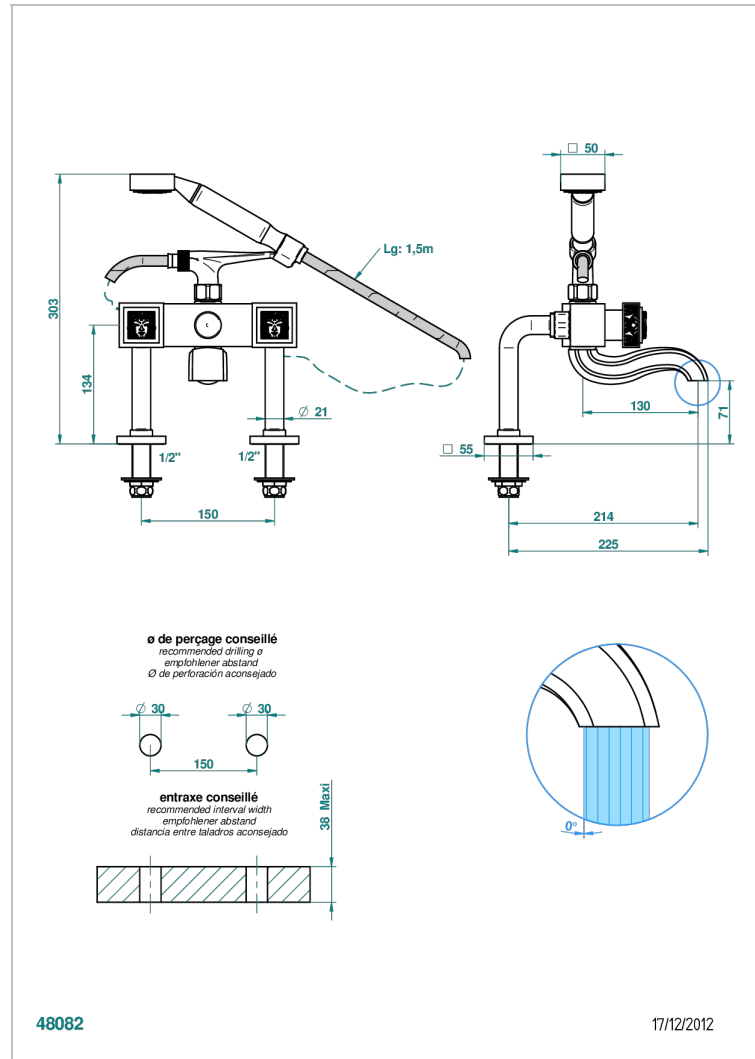

MASQUE DE FEMME LUNAIRE

A2R-13G

Rim mounted 2-hole bath/telephone shower mixer, shower and hose

THG[®]
PARIS

CHARACTERISTIC

- ACS : 21ACCLY034

STANDARDS

AVAILABLE FINITIONS

- Black ceram - D30
- Matt chrome - C02
- Matt gold - F07
- Matt nickel (color finish) - C01
- Polished chrome (color finish) - A02
- Polished chrome / Polished gold (color finish) - G02

TECHNICAL SPECS

- Recommandé : 3 bars (max. 5 bars) - Advised : 43,5 psi (max. 72 psi)
- Bec : 75 l/min à 3 bars - Douchette : 9,5 l/min à 3 bars
- Spout : 19,8 gpm at 43.5 psi - Handshower : 2.5 gpm at 43.5 psi

- Polished gold (color finish) - F01
- Polished nickel - B01
- Soft gold - F30
- Soft matt gold - F31