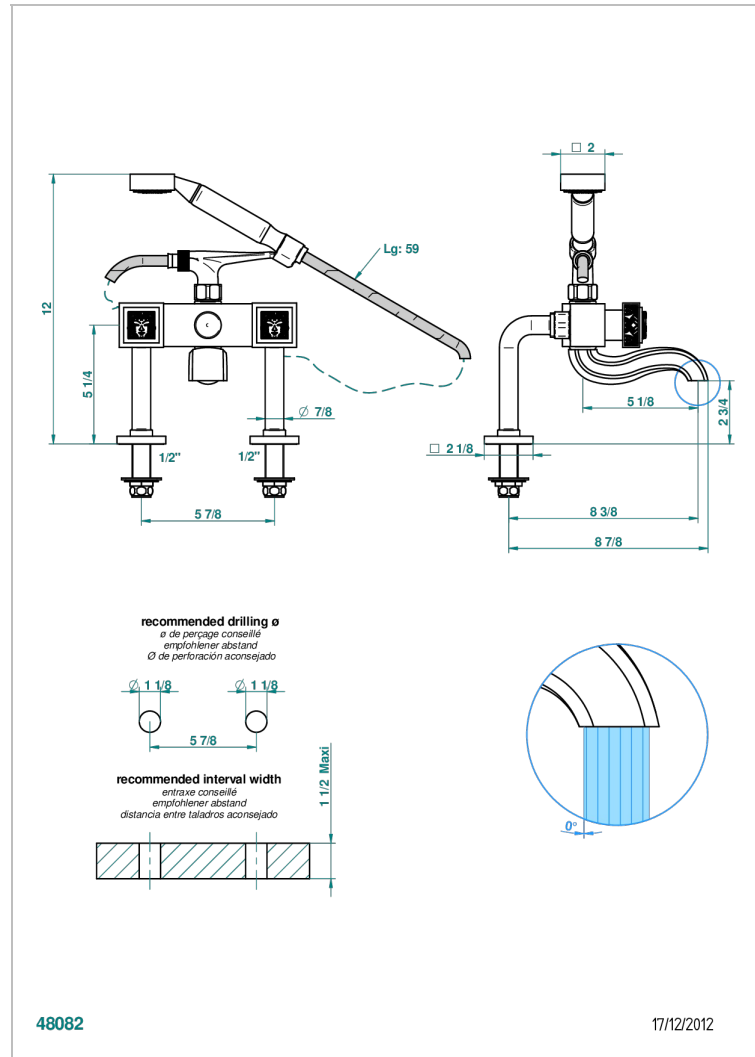

MASQUE DE FEMME LUNAIRE

A2R-13G

Rim mounted 2-hole bath/telephone shower mixer, shower and hose

CHARACTERISTIC

- ACS : 21ACCLY034

TECHNICAL SPECS

- Recommandé : 3 bars (max. 5 bars) - Advised : 43,5 psi (max. 72 psi)
- Bec : 75 l/min à 3 bars - Douchette : 9,5 l/min à 3 bars
- Spout : 19,8 gpm at 43.5 psi - Handshower : 2.5 gpm at 43.5 psi