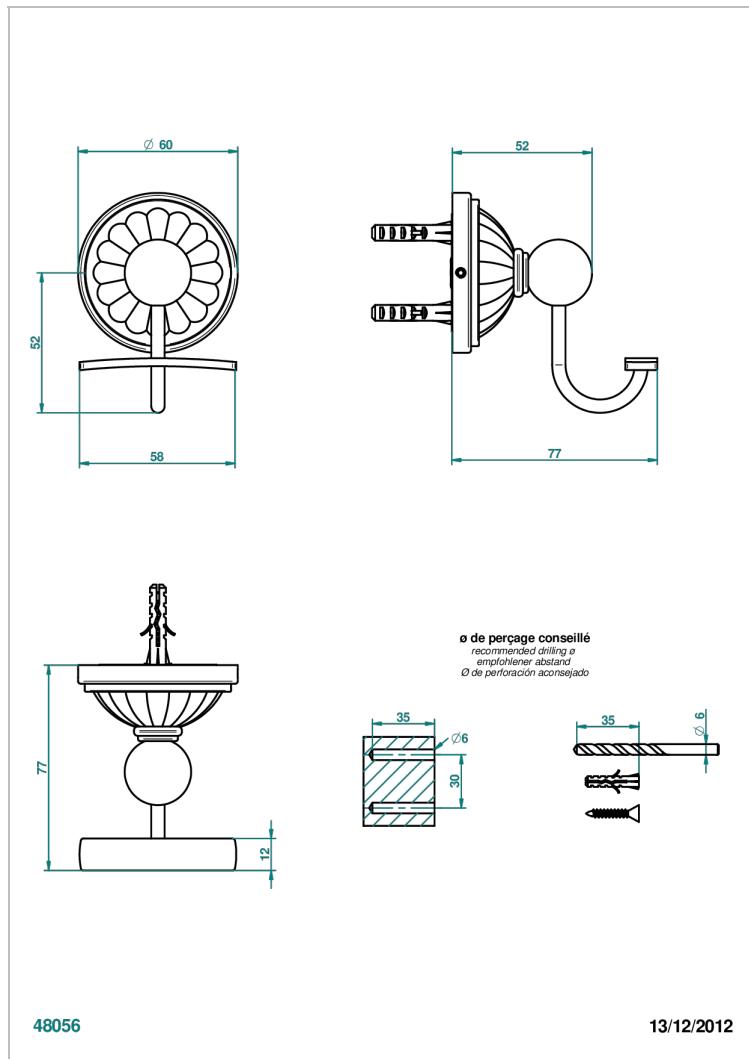

# MANDARINE SATINY CRYSTAL

U1E-510

Robe hook

## CHARACTERISTIC

- Mandarin Satiny crystal
- Robe hook