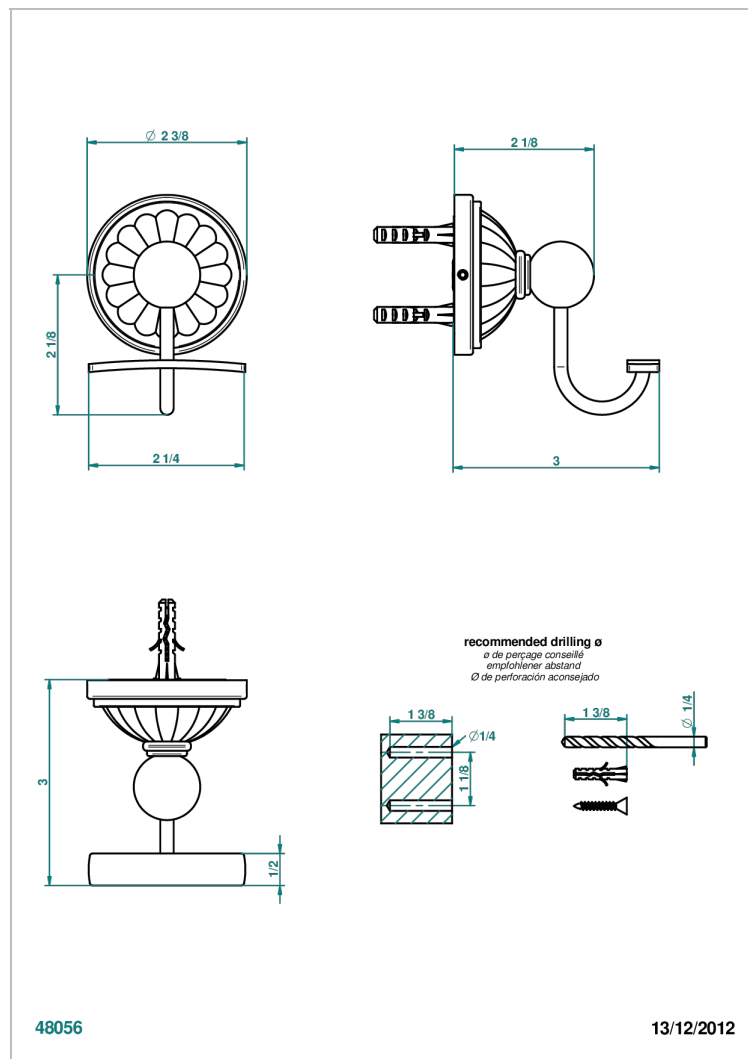

# MANDARINE SATINY CRYSTAL

U1E-510

Robe hook

## CHARACTERISTIC

- Mandarin Satiny crystal
- Robe hook