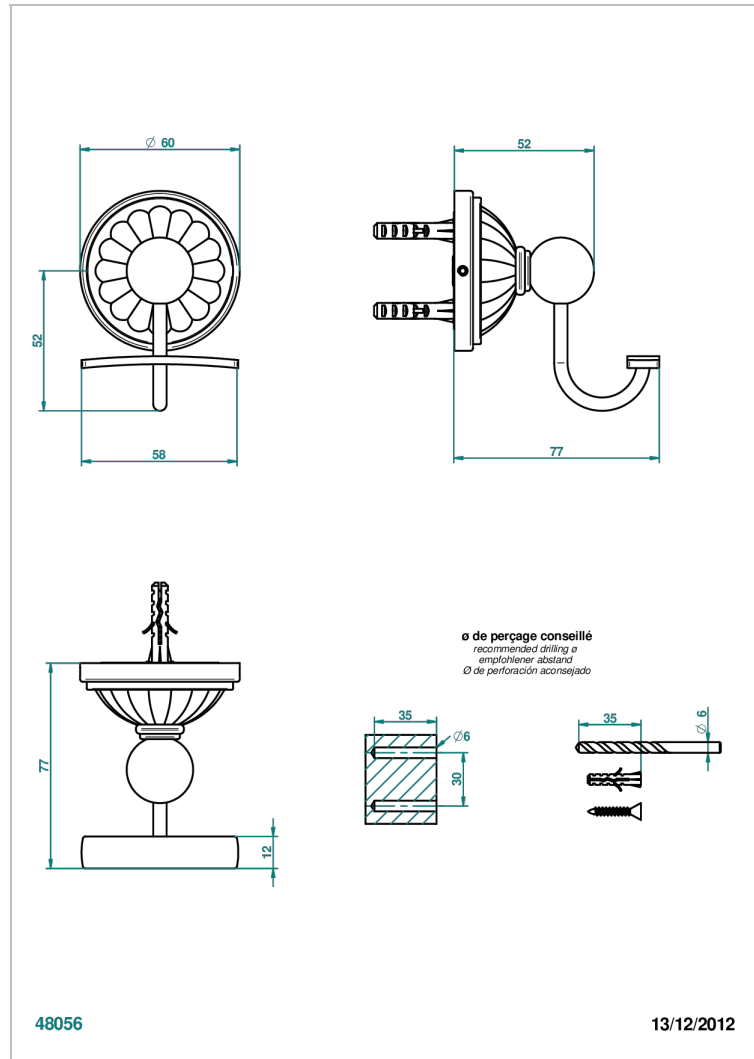

MANDARINE SATIN CRYSTAL

U1E-510

Robe hook

THG[®]
PARIS

CHARACTERISTIC

- Mandarin Satin crystal
- Robe hook

AVAILABLE FINITIONS

Antique nickel - H28
Black ceram - D30
Blush PVD - H62
Brass color PVD - H49
Brown bronze color PVD - F33
Gold color PVD - H52

Nickel color PVD - H55
Polished chrome (color finish) - A02
Polished chrome / Polished gold (color finish) - G02
Polished gold (color finish) - F01
Polished nickel - B01
Soft gold - F30

Soft matt gold - F31
Umber PVD - H66
Varnished matt antique red copper (color finish) - H07