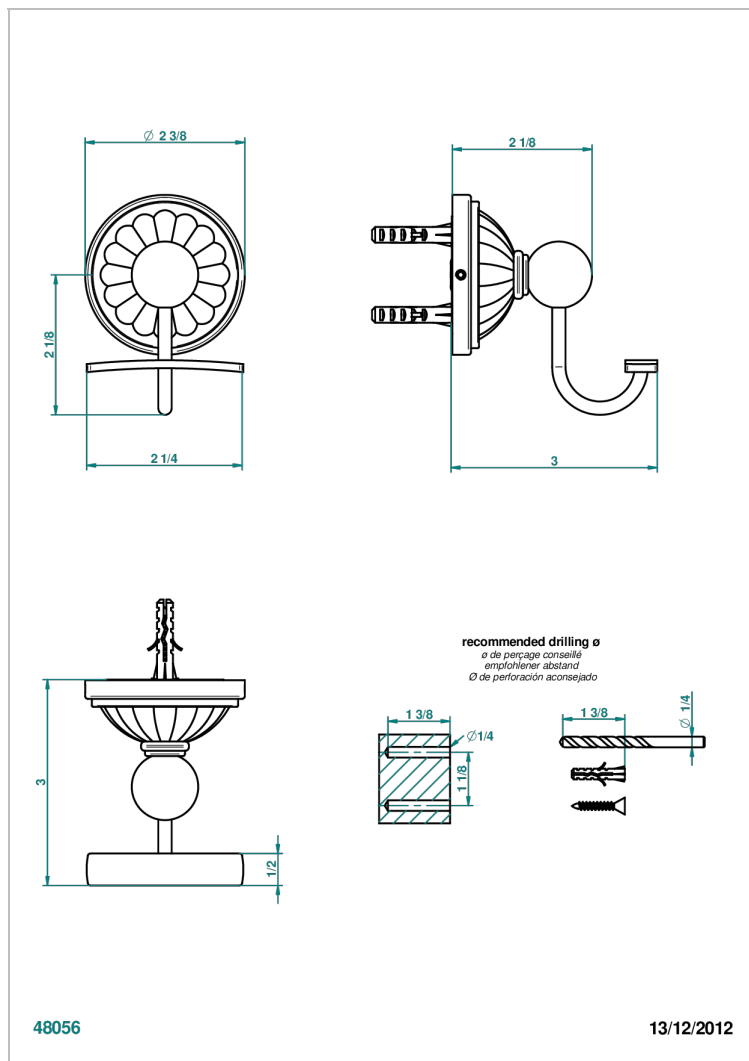

MANDARINE SATIN CRYSTAL

U1E-510

Robe hook

CHARACTERISTIC

- Mandarin Satin crystal
- Robe hook

AVAILABLE FINITIONS

Antique nickel - H28
 Black ceram - D30
 Blush PVD - H62
 Brass color PVD - H49
 Brown bronze color PVD - F33
 Gold color PVD - H52