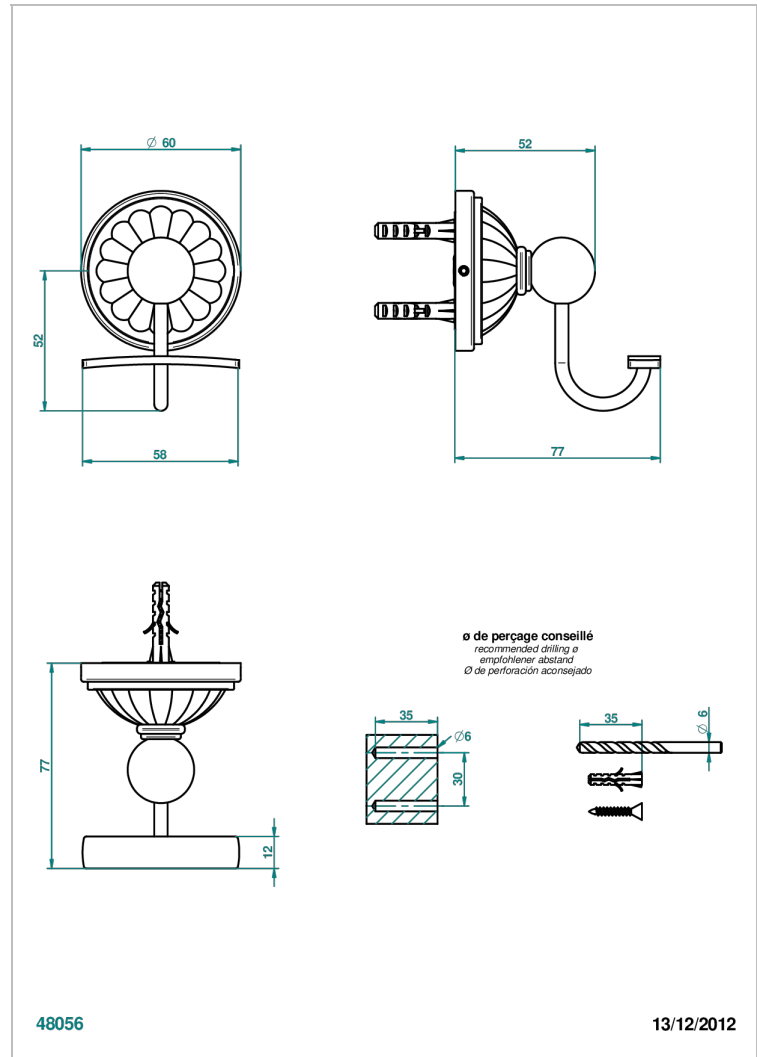

MANDARINE SATIN CRYSTAL

U1E-510

Robe hook

THG[®]
PARIS

CHARACTERISTIC

- Mandarin Satin crystal
- Robe hook

AVAILABLE FINITIONS

Antique nickel - H28
Black ceram - D30
Blush PVD - H62
Brass color PVD - H49
Brown bronze color PVD - F33
Gold color PVD - H52

Nickel color PVD - H55
Polished chrome (color finish) - A02
Polished chrome / Polished gold (color finish) - G02
Polished gold (color finish) - F01
Polished nickel - B01
Soft gold - F30

Soft matt gold - F31
Umber PVD - H66
Varnished matt antique red copper (color finish) - H07