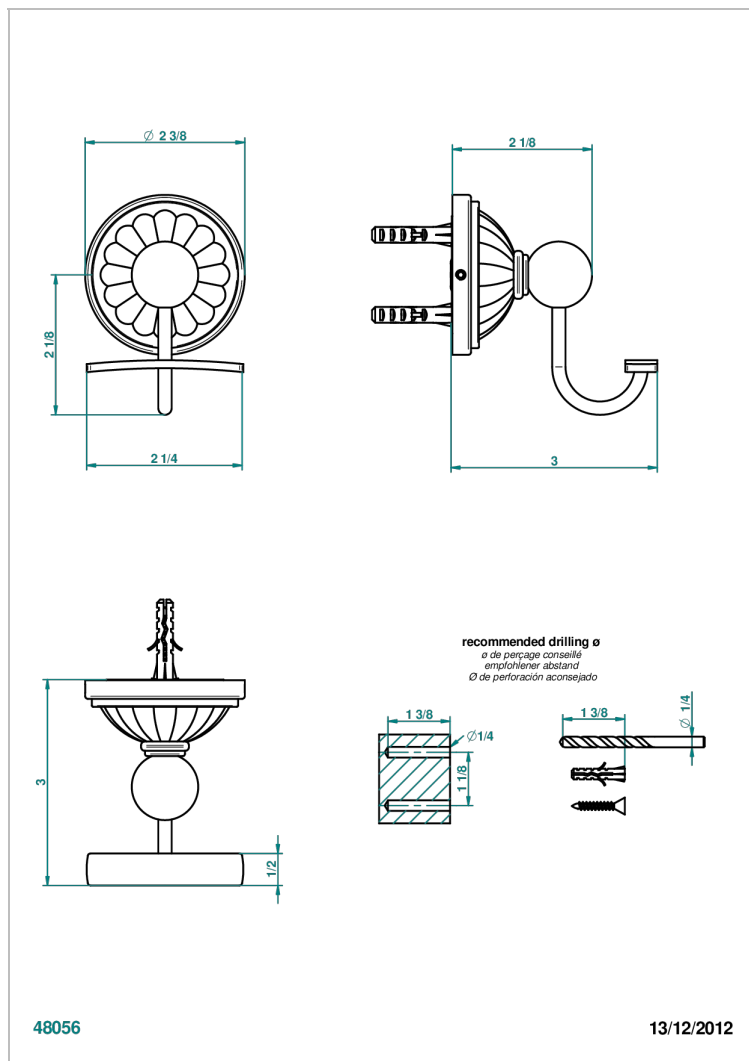

MANDARINE SATIN CRYSTAL

U1E-510

Robe hook

CHARACTERISTIC

- Mandarin Satin crystal
- Robe hook

AVAILABLE FINITIONS

Antique nickel - H28
Black ceram - D30
Blush PVD - H62
Brass color PVD - H49
Brown bronze color PVD - F33
Gold color PVD - H52

Nickel color PVD - H55
Polished chrome (color finish) - A02
Polished chrome / Polished gold (color finish) - G02
Polished gold (color finish) - F01
Polished nickel - B01
Soft gold - F30

Soft matt gold - F31
Umber PVD - H66
Varnished matt antique red copper (color finish) - H07