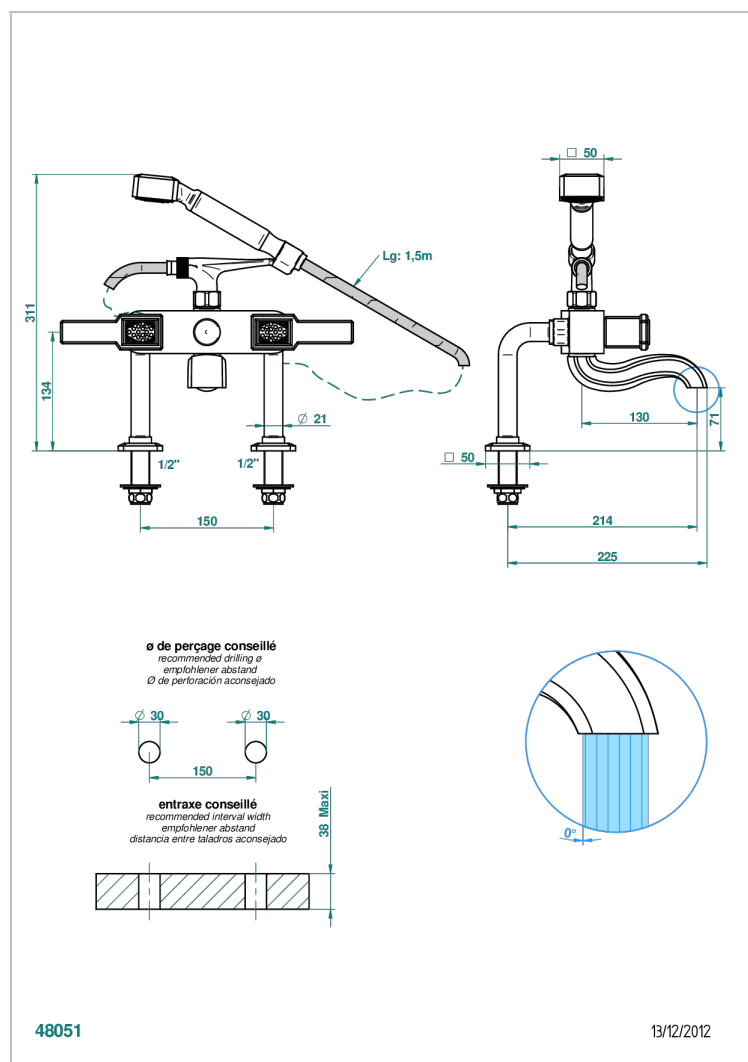

METROPOLIS CLEAR CRYSTAL WITH LEVER

A2B-13G

Rim mounted 2-hole bath/telephone shower mixer, shower and hose

CHARACTERISTIC

- ACS : 21ACCLY034

STANDARDS

AVAILABLE FINITIONS

Antique nickel - H28
Black ceram - D30
Blush PVD - H62
Brass color PVD - H49
Brown bronze color PVD - F33
Gold color PVD - H52

- Recommandé : 3 bars (max. 5 bars) - Advised : 43,5 psi (max. 72 psi)
- Bec : 75 l/min à 3 bars - Douchette : 9,5 l/min à 3 bars
- Spout : 19,8 gpm at 43.5 psi - Handshower : 2.5 gpm at 43.5 psi