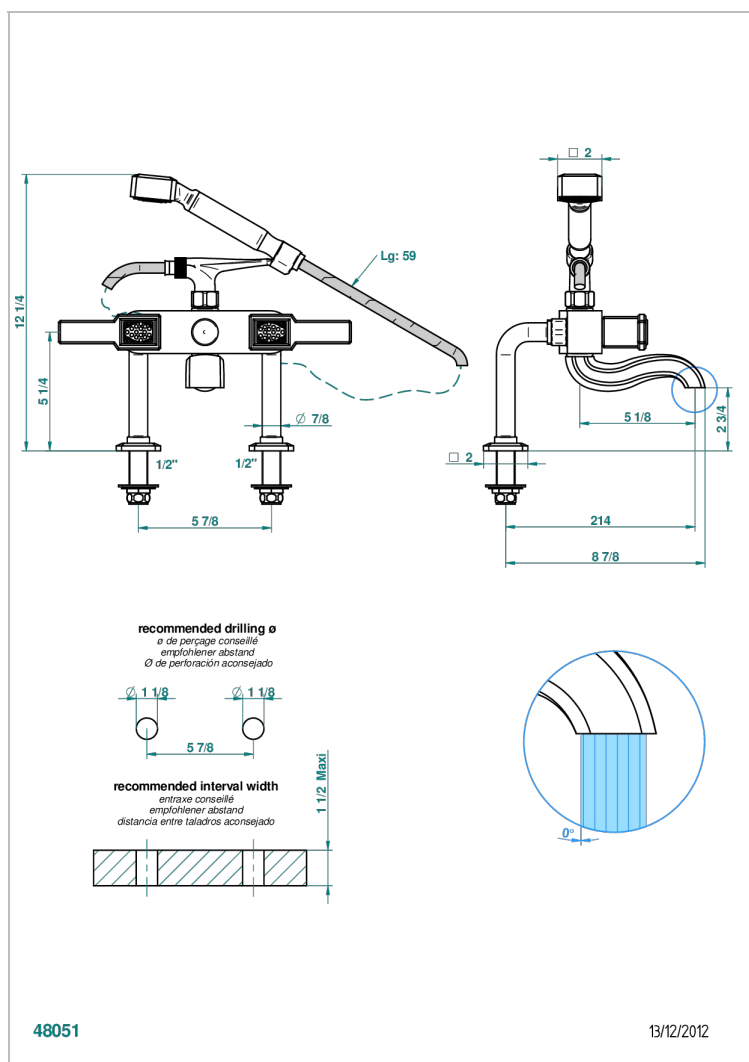

METROPOLIS CLEAR CRYSTAL WITH LEVER

A2B-13G

Rim mounted 2-hole bath/telephone shower mixer, shower and hose

CHARACTERISTIC

- ACS : 21ACCLY034

TECHNICAL SPECS

- Recommandé : 3 bars (max. 5 bars) - Advised : 43,5 psi (max. 72 psi)
- Bec : 75 l/min à 3 bars - Douchette : 9,5 l/min à 3 bars
- Spout : 19,8 gpm at 43.5 psi - Handshower : 2.5 gpm at 43.5 psi

STANDARDS

AVAILABLE FINITIONS

Antique nickel - H28
 Black ceram - D30
 Blush PVD - H62
 Brass color PVD - H49
 Brown bronze color PVD - F33
 Gold color PVD - H52

Graphite PVD - H64
 Matt Umber PVD - H67
 Matt blush PVD - H60
 Matt brass color PVD - H50
 Matt brown bronze color PVD - F34
 Matt chrome - C02