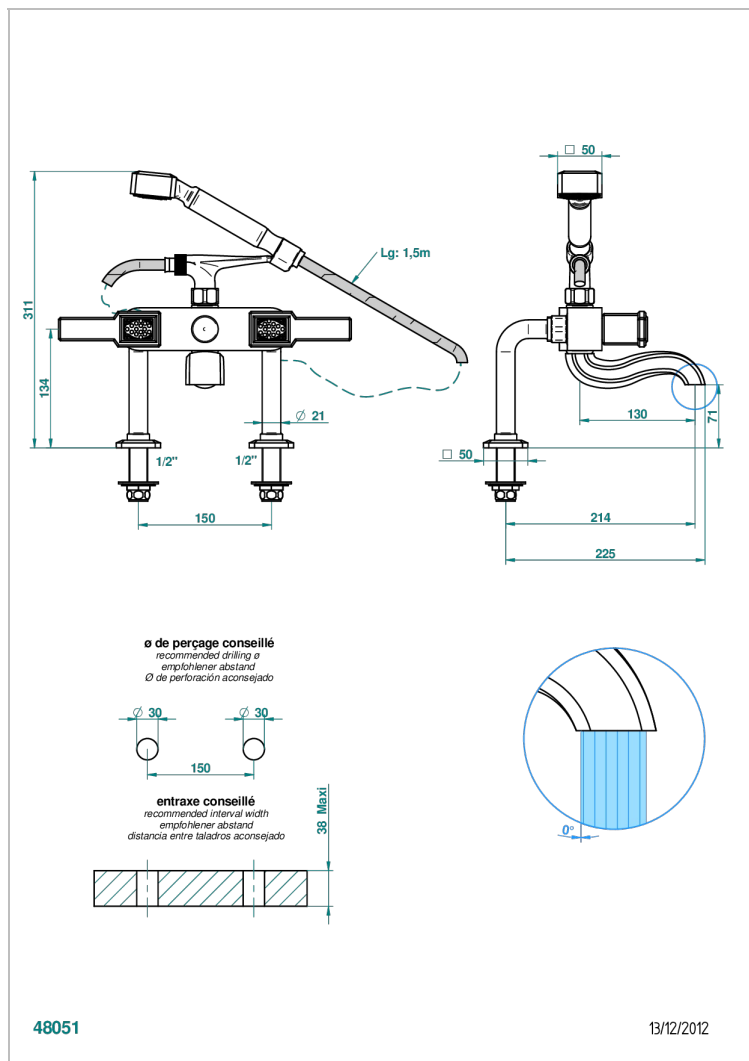

# METROPOLIS CLEAR CRYSTAL WITH LEVER

A2B-13G

Rim mounted 2-hole bath/telephone shower mixer, shower and hose

## CHARACTERISTIC

- ACS : 21ACCLY034

## TECHNICAL SPECS

- Recommandé : 3 bars (max. 5 bars) - Advised : 43,5 psi (max. 72 psi)
- Bec : 75 l/min à 3 bars - Douchette : 9,5 l/min à 3 bars
- Spout : 19,8 gpm at 43.5 psi - Handshower : 2.5 gpm at 43.5 psi