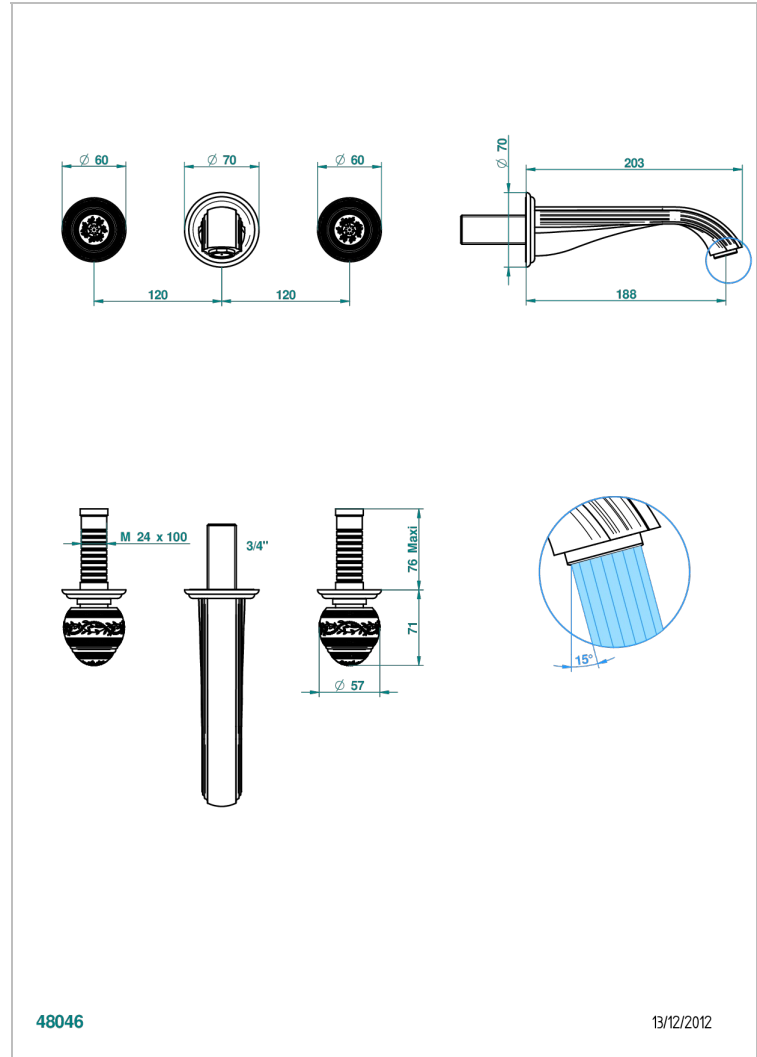

# MARQUISE PLATINUM DECOR

A7G-41GB

Trim for wall mounted 3-hole bath set only

48046

13/12/2012

## CHARACTERISTIC

- Marquise platinum decor
- Trim for wall mounted 3-hole bath set only

## TECHNICAL SPECS

- Recommandé : 3 bars (max. 5 bars) - Advised : 43,5 psi (max. 72 psi)
- Bec : 35 l/min à 3 bars
- Spout : 9.26 gpm at 43.5 psi

## RELATED SKU'S

- Ref. G00-40AM/US Rough parts for wall set (one counter clockwise and one clockwise cartridges)