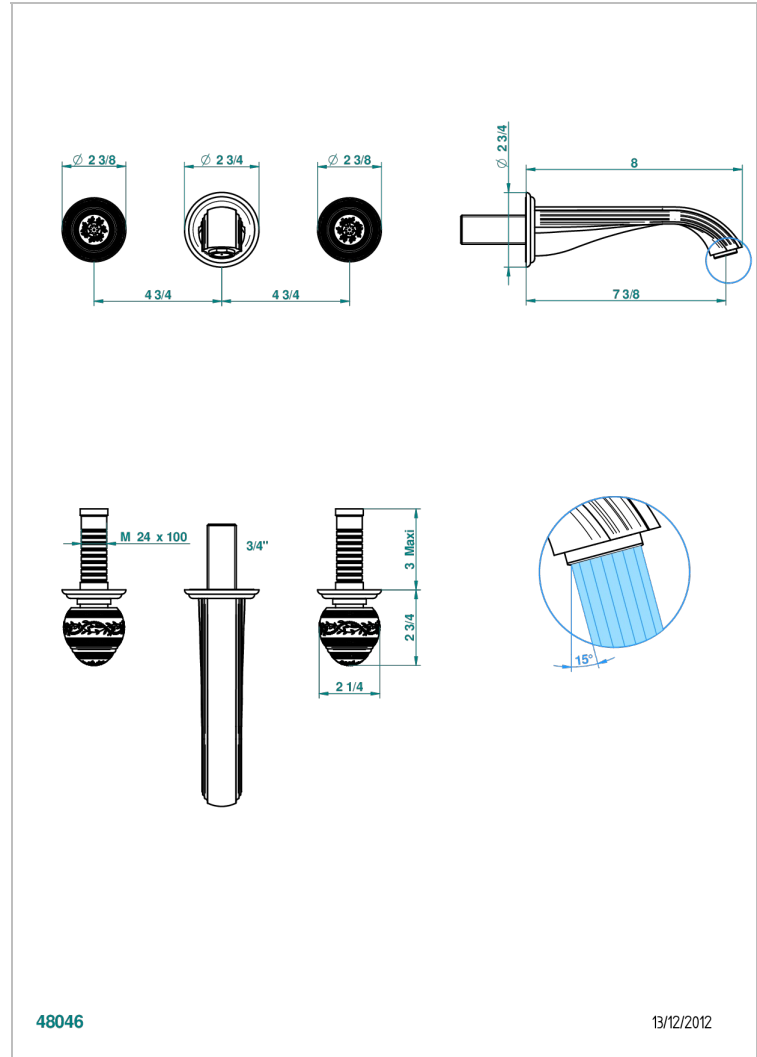

# MARQUISE PLATINUM DECOR

A7G-41GB

Trim for wall mounted 3-hole bath set only

48046

13/12/2012

## CHARACTERISTIC

- Marquise platinum decor
- Trim for wall mounted 3-hole bath set only

## TECHNICAL SPECS

- Recommandé : 3 bars (max. 5 bars) - Advised : 43,5 psi (max. 72 psi)
- Bec : 35 l/min à 3 bars
- Spout : 9.26 gpm at 43.5 psi

## RELATED SKU'S

- Ref. G00-40AM/US Rough parts for wall set (one counter clockwise and one clockwise cartridges)