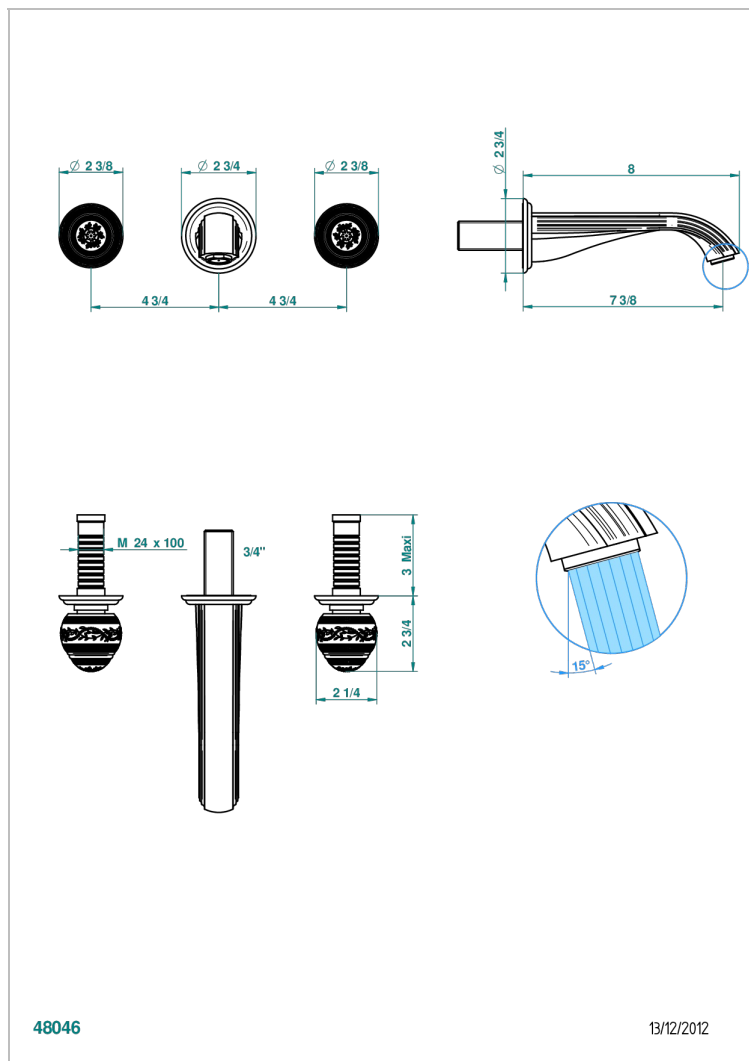

MARQUISE PLATINUM DECOR

A7G-41GB

Trim only for wall mounted 3-hole bath mixer

CHARACTERISTIC

- Marquise platinum decor
- Trim only for wall mounted 3-hole bath mixer

TECHNICAL SPECS

- Recommandé : 3 bars (max. 5 bars) - Advised : 43,5 psi (max. 72 psi)
- Bec : 35 l/min à 3 bars
- Spout : 9.26 gpm at 43.5 psi

RELATED SKU'S

- Ref. G00-40AC Rough parts for wall mounted 3 hole mixer, cross handle version
- Ref. G00-40AM Rough parts for wall mounted 3 hole mixer, lever handle version

AVAILABLE FINITIONS

Antique nickel - H28
Black ceram - D30
Blush PVD - H62
Brass color PVD - H49
Brown bronze color PVD - F33
Gold color PVD - H52

Nickel color PVD - H55
Polished chrome (color finish) - A02
Polished chrome / Polished gold (color finish) - G02
Polished gold (color finish) - F01
Polished nickel - B01
Soft gold - F30

Soft matt gold - F31
Umber PVD - H66
Varnished matt antique red copper (color finish) - H07