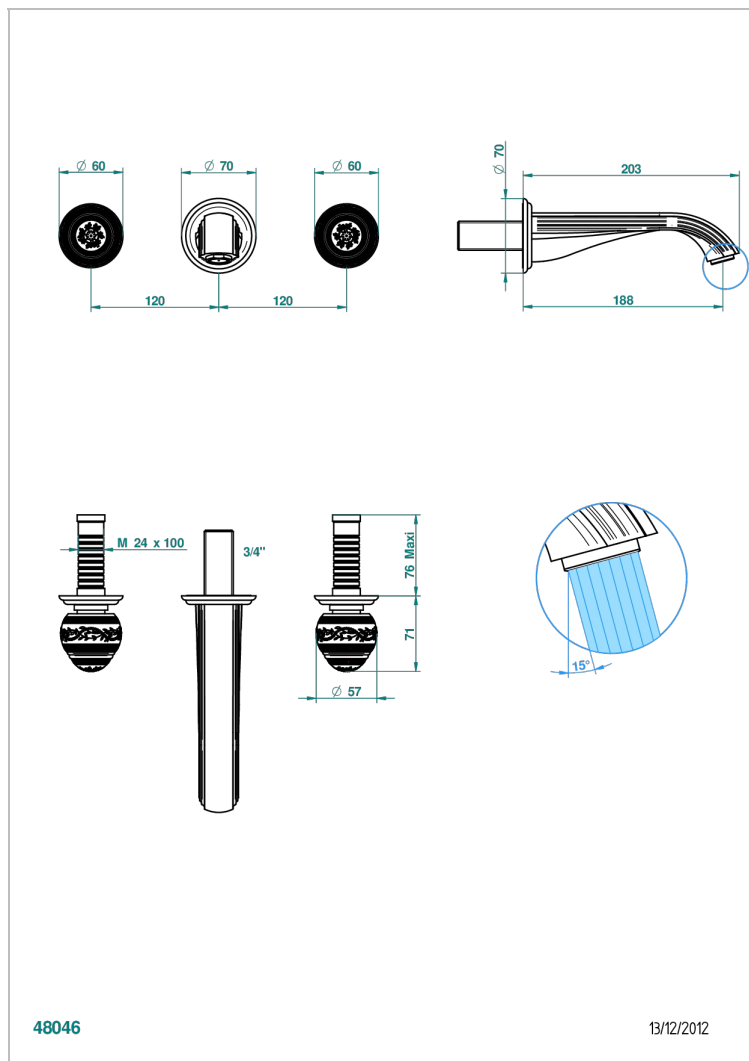

MARQUISE PLATINUM DECOR

A7G-41GB

Trim only for wall mounted 3-hole bath mixer

48046

13/12/2012

CHARACTERISTIC

- Marquise platinum decor
- Trim only for wall mounted 3-hole bath mixer

TECHNICAL SPECS

- Recommandé : 3 bars (max. 5 bars) - Advised : 43,5 psi (max. 72 psi)
- Bec : 35 l/min à 3 bars
- Spout : 9.26 gpm at 43.5 psi

RELATED SKU'S

- Ref. G00-40AC Rough parts for wall mounted 3 hole mixer, cross handle version
- Ref. G00-40AM Rough parts for wall mounted 3 hole mixer, lever handle version

AVAILABLE FINITIONS

Antique nickel - H28
Black ceram - D30
Blush PVD - H62
Brass color PVD - H49
Brown bronze color PVD - F33
Gold color PVD - H52

Graphite PVD - H64
Lacquered light bronze - D01
Matt Umber PVD - H67
Matt blush PVD - H60
Matt brass color PVD - H50
Matt brown bronze color PVD - F34