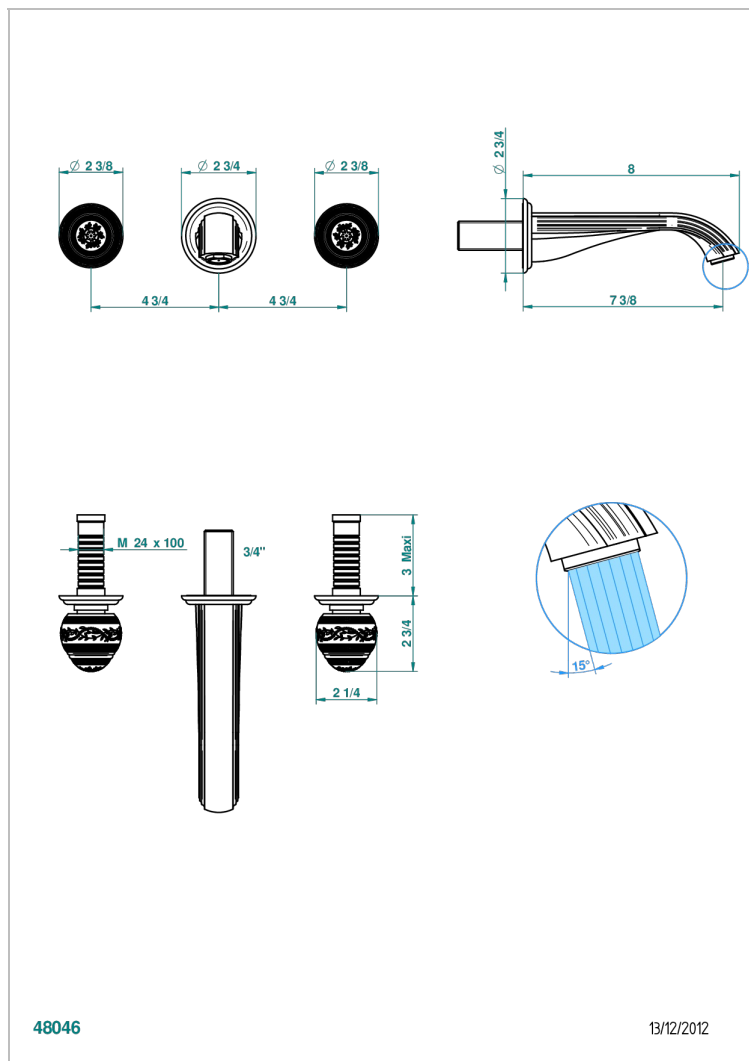

# MARQUISE PLATINUM DECOR

A7G-41GB

Trim only for wall mounted 3-hole bath mixer

48046

13/12/2012

## CHARACTERISTIC

- Marquise platinum decor
- Trim only for wall mounted 3-hole bath mixer

## TECHNICAL SPECS

- Recommandé : 3 bars (max. 5 bars) - Advised : 43,5 psi (max. 72 psi)
- Bec : 35 l/min à 3 bars
- Spout : 9.26 gpm at 43.5 psi

## RELATED SKU'S

- Ref. G00-40AC Rough parts for wall mounted 3 hole mixer, cross handle version
- Ref. G00-40AM Rough parts for wall mounted 3 hole mixer, lever handle version