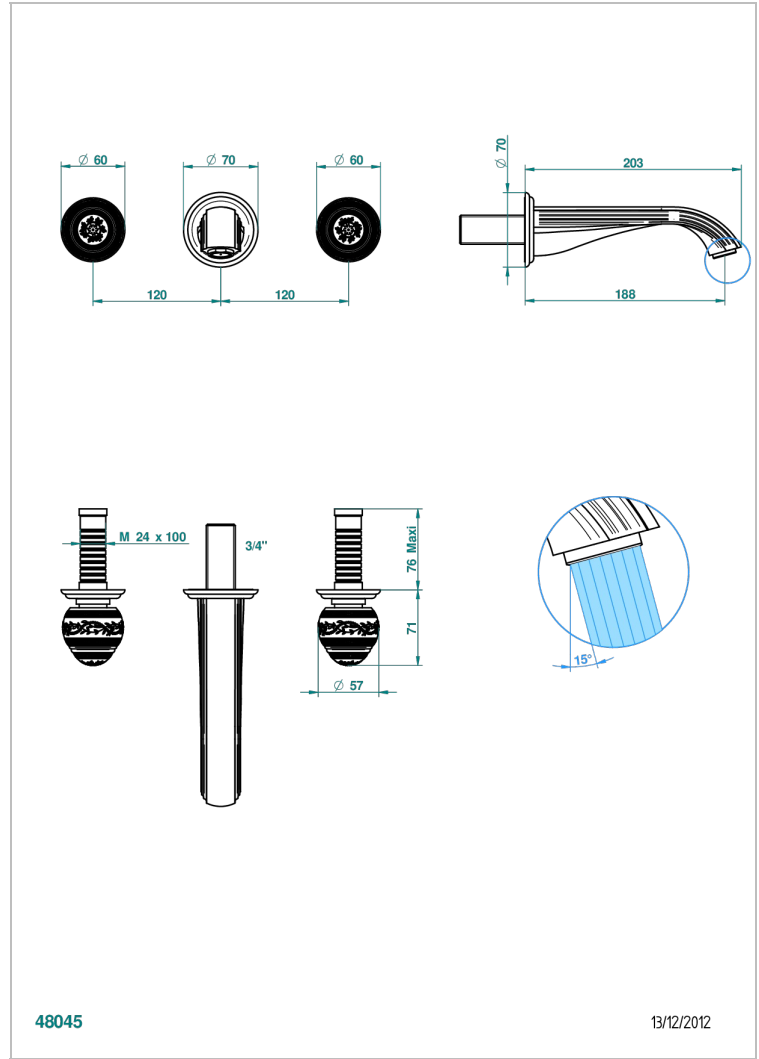

MARQUISE PLATINUM DECOR

A7G-40GBUS

Trim for wall mounted 3-hole lavatory set only

THG[®]
PARIS

CHARACTERISTIC

- Marquise platinum decor
- Trim for wall mounted 3-hole lavatory set only

TECHNICAL SPECS

- Recommandé : 3 bars (max. 5 bars) - Advised : 43,5 psi (max. 72 psi)
- 15 l/min à 3 bars (4 gpm at 43.5 psi)

RELATED SKU'S

- Ref. G00-40AM/US Rough parts for wall set (one counter clockwise and one clockwise cartridges)

AVAILABLE FINITIONS

Black ceram - D30
Blush PVD - H62
Brass color PVD - H49
Brown bronze color PVD - F33
Chrome polished - A02
Chrome polished / gold polished - G02

Copper antique matt, coated - H07
Gold color PVD - H52
Gold mat - F07
Gold polished - F01
Graphite PVD - H64
Light coated bronze - D01

Matt Umber PVD - H67
Matt blush PVD - H60
Matt brass color PVD - H50
Matt brown bronze color PVD - F34
Matt chrome (American satin) - C02
Matt gold color PVD - H53