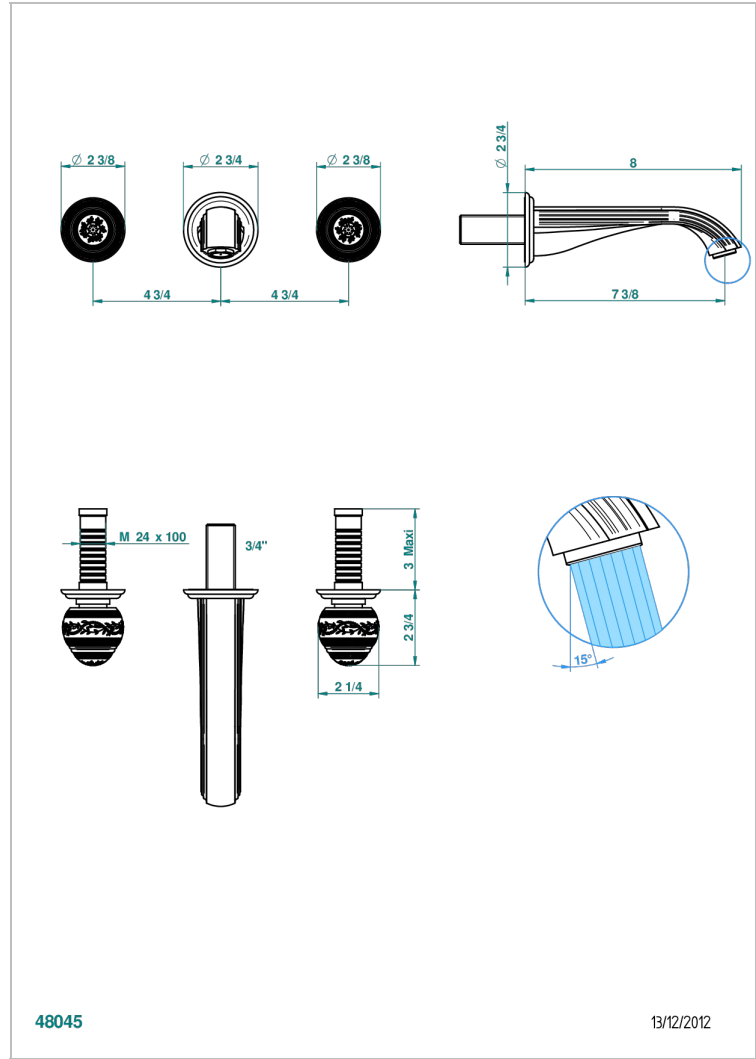

MARQUISE PLATINUM DECOR

A7G-40GBUS

Trim for wall mounted 3-hole lavatory set only

THG[®]
PARIS

CHARACTERISTIC

- Marquise platinum decor
- Trim for wall mounted 3-hole lavatory set only

TECHNICAL SPECS

- Recommandé : 3 bars (max. 5 bars) - Advised : 43,5 psi (max. 72 psi)
- 15 l/min à 3 bars (4 gpm at 43.5 psi)

RELATED SKU'S

- Ref. G00-40AM/US Rough parts for wall set (one counter clockwise and one clockwise cartridges)

AVAILABLE FINITIONS

Black ceram - D30

Blush PVD - H62

Brass color PVD - H49

Brown bronze color PVD - F33

Matt nickel color PVD - H56

Nickel antique / Sovereign - H28

Nickel color PVD - H55

Nickel polished - B01

Soft gold - F30

Soft matt gold - F31

Umber PVD - H66