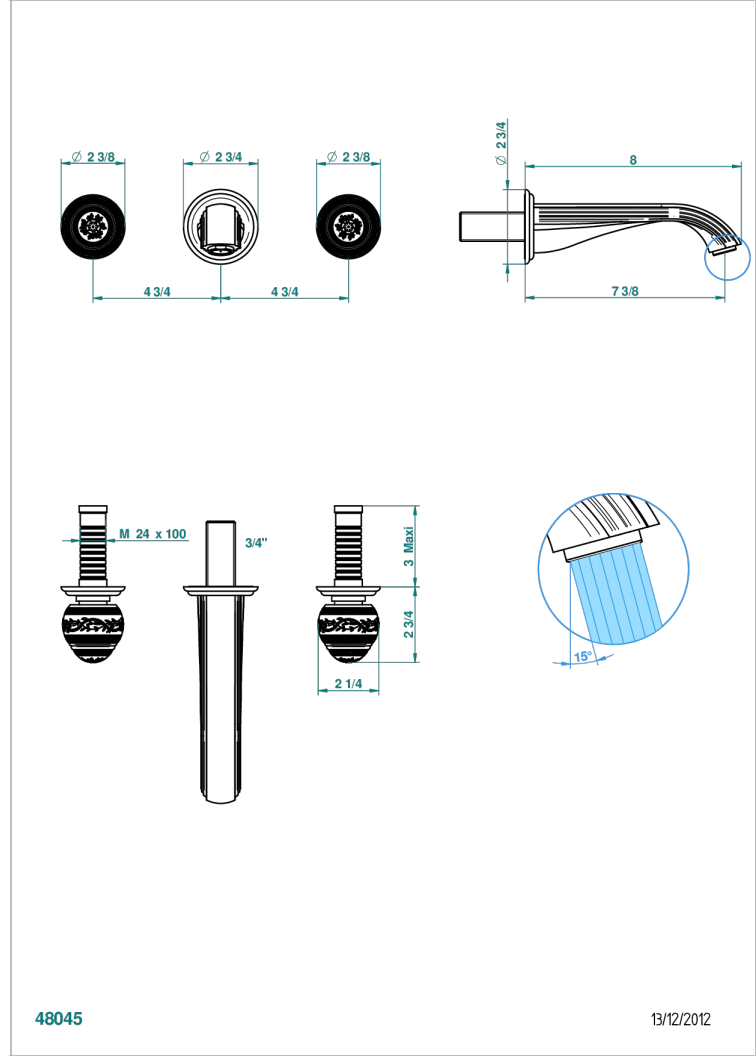

# MARQUISE PLATINUM DECOR

A7G-40GB

Trim only for wall mounted 3-hole basin mixer

THG<sup>®</sup>  
PARIS

## CHARACTERISTIC

- Marquise platinum decor
- Trim only for wall mounted 3-hole basin mixer

## RELATED SKU'S

- Ref. G00-40AC Rough parts for wall mounted 3 hole mixer, cross handle version
- Ref. G00-40AM Rough parts for wall mounted 3 hole mixer, lever handle version