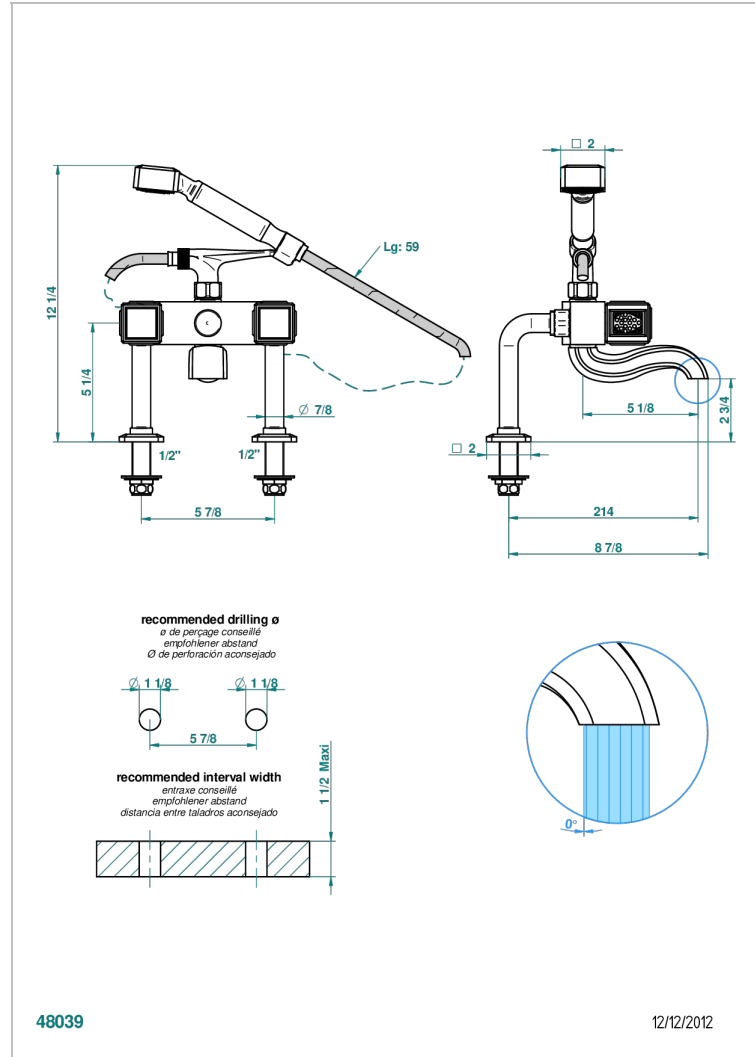

METROPOLIS CLEAR CRYSTAL

A2A-13G

Rim mounted 2-hole bath/telephone shower mixer, shower and hose

CHARACTERISTIC

- ACS : 21ACCLY034

TECHNICAL SPECS

- Recommandé : 3 bars (max. 5 bars) - Advised : 43,5 psi (max. 72 psi)
- Bec : 75 l/min à 3 bars - Douchette : 9,5 l/min à 3 bars
- Spout : 19,8 gpm at 43.5 psi - Handshower : 2.5 gpm at 43.5 psi

STANDARDS

AVAILABLE FINITIONS

Antique nickel - H28
 Black ceram - D30
 Blush PVD - H62
 Brass color PVD - H49
 Brown bronze color PVD - F33
 Gold color PVD - H52

Graphite PVD - H64
 Matt Umber PVD - H67
 Matt blush PVD - H60
 Matt brass color PVD - H50
 Matt brown bronze color PVD - F34
 Matt chrome - C02