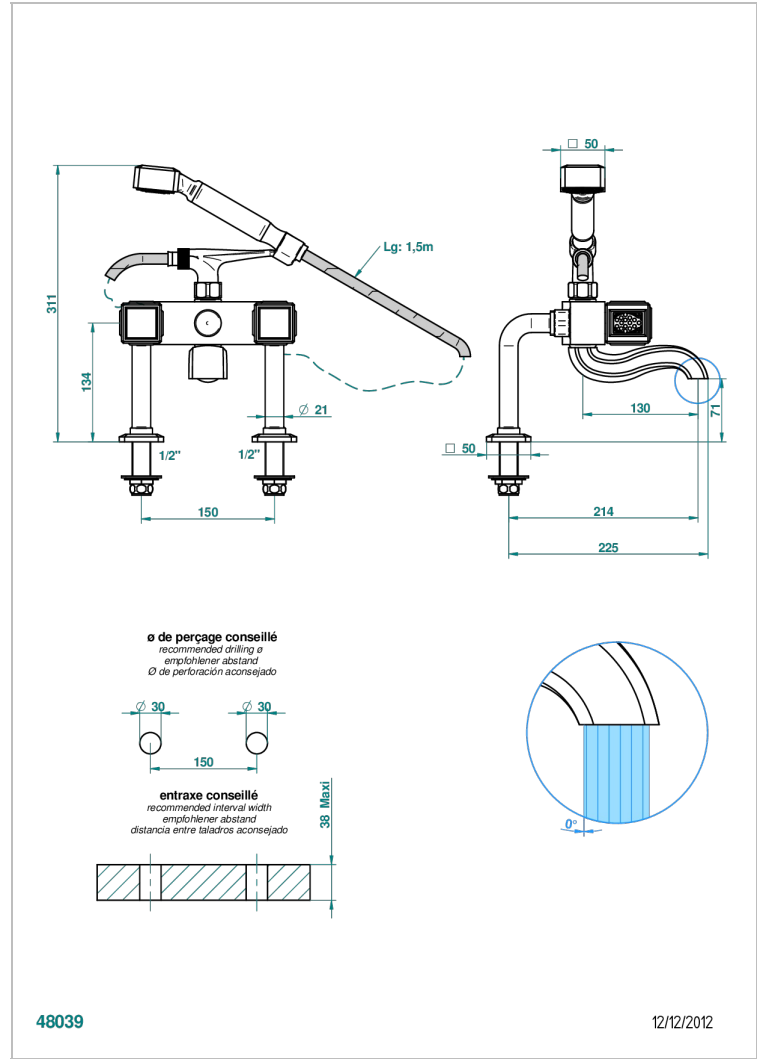

METROPOLIS CLEAR CRYSTAL

A2A-13G

Rim mounted 2-hole bath/telephone shower mixer, shower and hose

THG[®]
PARIS

CHARACTERISTIC

- ACS : 21ACCLY034

TECHNICAL SPECS

- Recommandé : 3 bars (max. 5 bars) - Advised : 43,5 psi (max. 72 psi)
- Bec : 75 l/min à 3 bars - Douchette : 9,5 l/min à 3 bars
- Spout : 19,8 gpm at 43.5 psi - Handshower : 2.5 gpm at 43.5 psi

STANDARDS

AVAILABLE FINITIONS

Antique nickel - H28
 Black ceram - D30
 Blush PVD - H62
 Brass color PVD - H49
 Brown bronze color PVD - F33
 Gold color PVD - H52

Graphite PVD - H64
 Matt Umber PVD - H67
 Matt blush PVD - H60
 Matt brass color PVD - H50
 Matt brown bronze color PVD - F34
 Matt chrome - C02