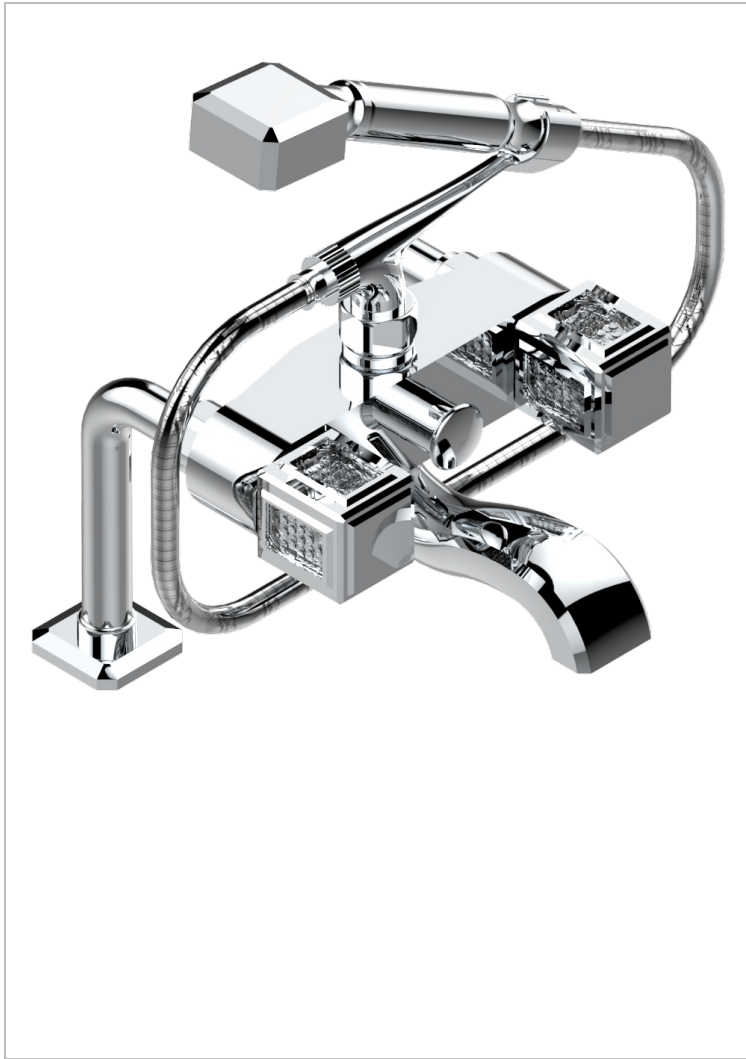

METROPOLIS CLEAR CRYSTAL

A2A-13G

Rim mounted 2-hole bath/telephone shower mixer, shower and hose

THG[®]
PARIS

CHARACTERISTIC

- ACS : 21ACCLY034

TECHNICAL SPECS

- Recommandé : 3 bars (max. 5 bars) - Advised : 43,5 psi (max. 72 psi)
- Bec : 75 l/min à 3 bars - Douchette : 9,5 l/min à 3 bars
- Spout : 19,8 gpm at 43.5 psi - Handshower : 2.5 gpm at 43.5 psi

STANDARDS

AVAILABLE FINITIONS

Antique nickel - H28
 Black ceram - D30
 Blush PVD - H62
 Brass color PVD - H49
 Brown bronze color PVD - F33
 Gold color PVD - H52

Graphite PVD - H64
 Matt Umber PVD - H67
 Matt blush PVD - H60
 Matt brass color PVD - H50
 Matt brown bronze color PVD - F34
 Matt chrome - C02