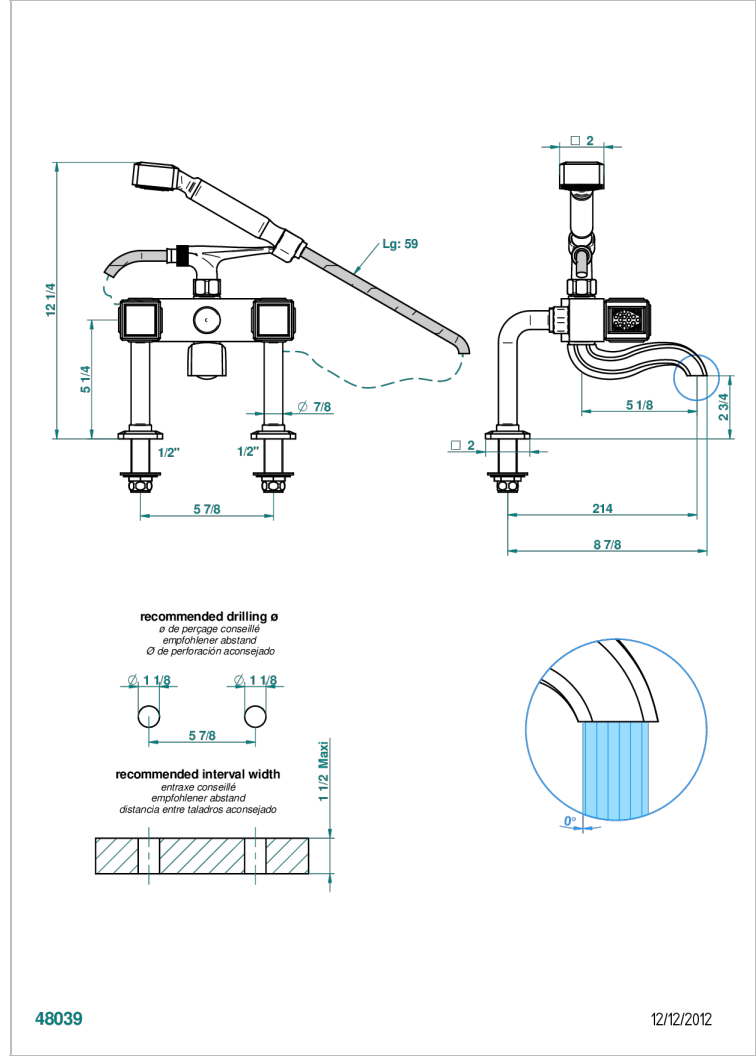

METROPOLIS CLEAR CRYSTAL

A2A-13G

Rim mounted 2-hole bath/telephone shower mixer, shower and hose

THG[®]
PARIS

CHARACTERISTIC

- ACS : 21ACCLY034

TECHNICAL SPECS

- Recommandé : 3 bars (max. 5 bars) - Advised : 43,5 psi (max. 72 psi)
- Bec : 75 l/min à 3 bars - Douchette : 9,5 l/min à 3 bars
- Spout : 19,8 gpm at 43.5 psi - Handshower : 2.5 gpm at 43.5 psi

STANDARDS

AVAILABLE FINITIONS

Antique nickel - H28
 Black ceram - D30
 Blush PVD - H62
 Brass color PVD - H49
 Brown bronze color PVD - F33
 Gold color PVD - H52

Graphite PVD - H64
 Matt Umber PVD - H67
 Matt blush PVD - H60
 Matt brass color PVD - H50
 Matt brown bronze color PVD - F34
 Matt chrome - C02