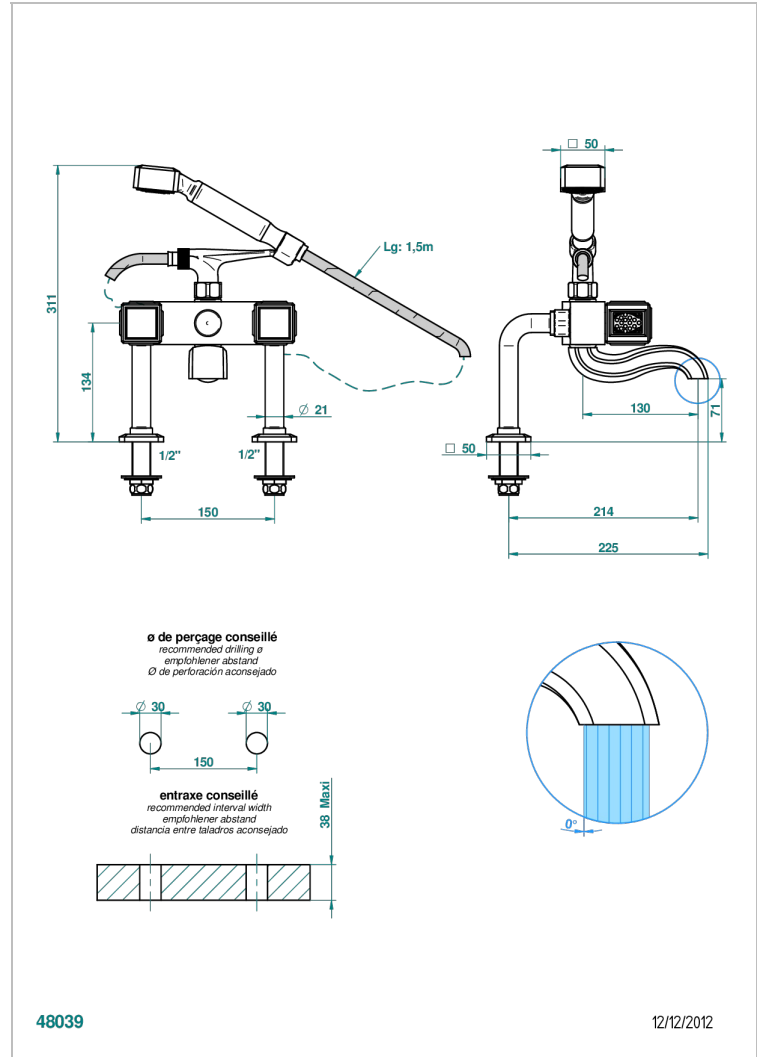

# METROPOLIS CLEAR CRYSTAL

A2A-13G

Rim mounted 2-hole bath/telephone shower mixer, shower and hose

THG<sup>®</sup>  
PARIS

## CHARACTERISTIC

- ACS : 21ACCLY034

## TECHNICAL SPECS

- Recommandé : 3 bars (max. 5 bars) - Advised : 43,5 psi (max. 72 psi)
- Bec : 75 l/min à 3 bars - Douchette : 9,5 l/min à 3 bars
- Spout : 19,8 gpm at 43.5 psi - Handshower : 2.5 gpm at 43.5 psi