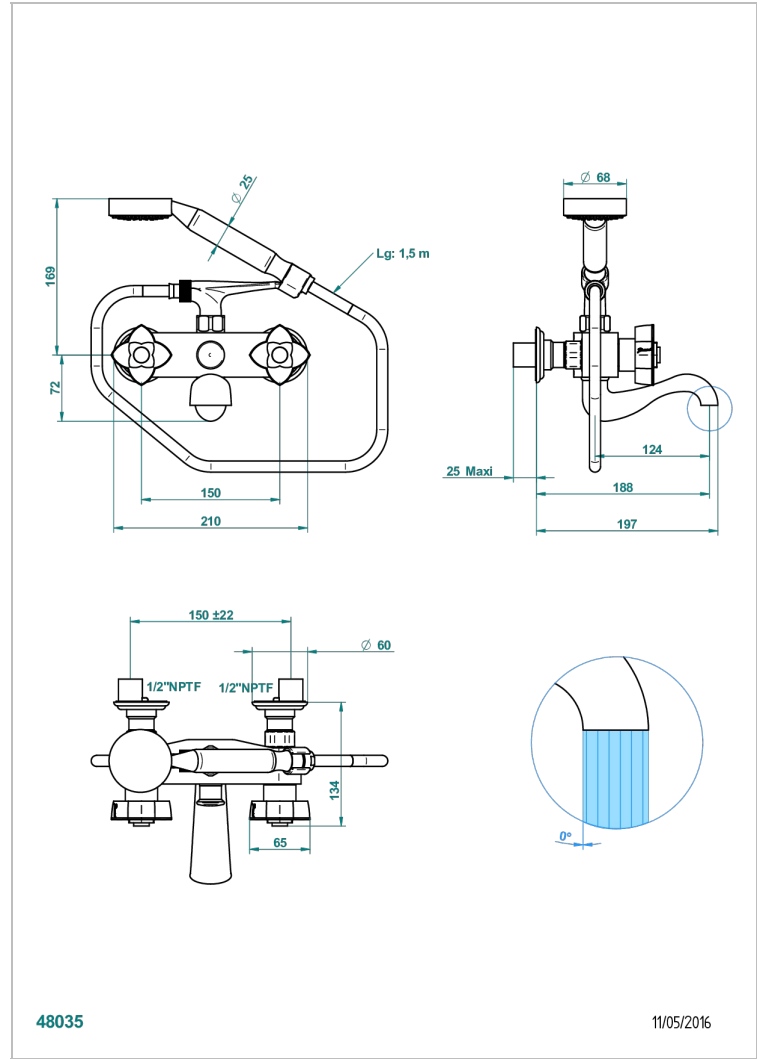

PETALE DE CRISTAL - CLEAR CRYSTAL FINE GOLD THREAD

U6E-13B/US

Exposed tub filler with cradle handshower, wall mounted

CHARACTERISTIC

- ASME : ASME A112.18.1-2011/CSA B125.1-11

TECHNICAL SPECS

- Recommandé : 3 bars (max. 5 bars) - Advised : 43,5 psi (max. 72 psi)
- Bec : 75 l/min à 3 bars - Douchette : 9,5 l/min à 3 bars
- Spout : 19,8 gpm at 43.5 psi - Handshower : 2.5 gpm at 43.5 psi