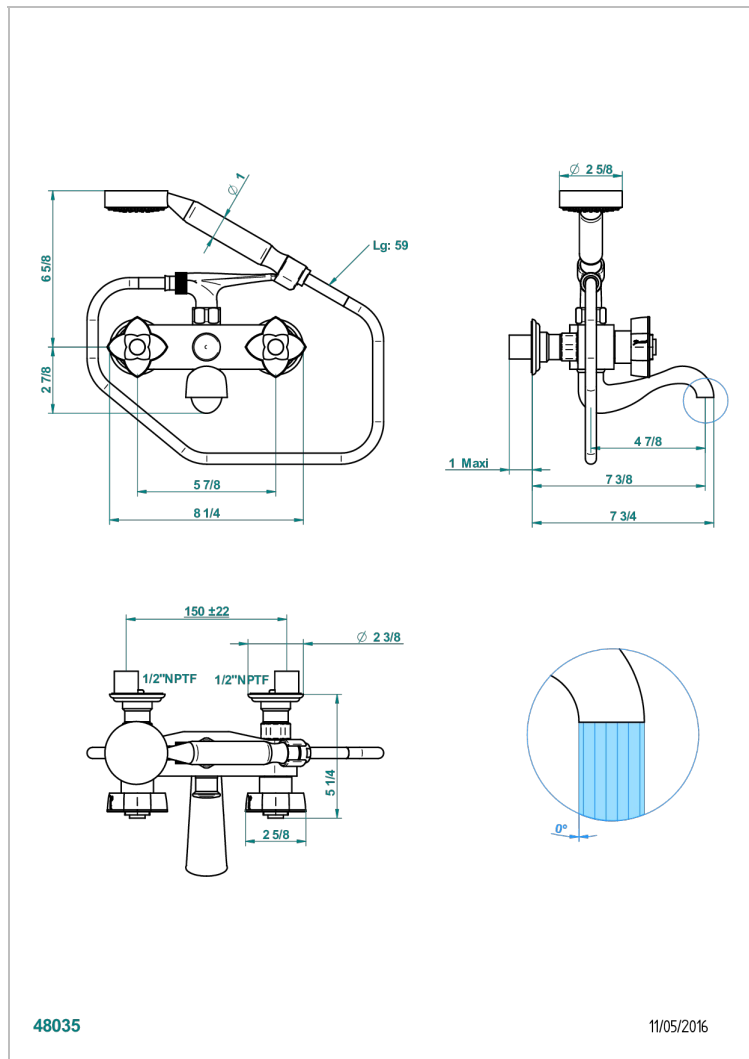

PETALE DE CRISTAL - CLEAR CRYSTAL FINE GOLD THREAD

U6E-13B/US

Exposed tub filler with cradle handshower, wall mounted

CHARACTERISTIC

- ASME : ASME A112.18.1-2011/CSA B125.1-11

STANDARDS

AVAILABLE FINITIONS

Black ceram - D30
Blush PVD - H62
Brass color PVD - H49
Brown bronze color PVD - F33
Chrome polished - A02
Chrome polished / gold polished - G02

TECHNICAL SPECS

- Recommandé : 3 bars (max. 5 bars) - Advised : 43,5 psi (max. 72 psi)
- Bec : 75 l/min à 3 bars - Douchette : 9,5 l/min à 3 bars
- Spout : 19,8 gpm at 43.5 psi - Handshower : 2.5 gpm at 43.5 psi