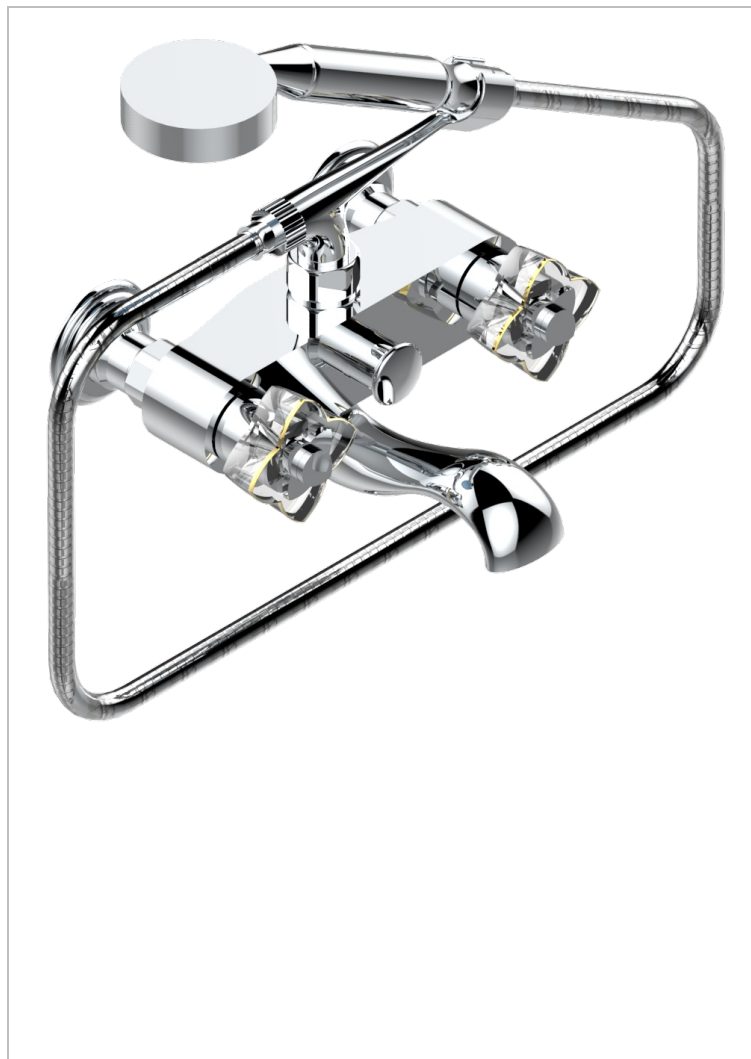

PETALE DE CRISTAL - CLEAR CRYSTAL FINE GOLD THREAD

U6E-13B/US

Exposed tub filler with cradle handshower, wall mounted

CHARACTERISTIC

- ASME : ASME A112.18.1-2011/CSA B125.1-11

STANDARDS

AVAILABLE FINITIONS

Black ceram - D30
Blush PVD - H62
Brass color PVD - H49
Brown bronze color PVD - F33
Chrome polished - A02
Chrome polished / gold polished - G02

Copper antique matt, coated - H07
Gold color PVD - H52
Gold mat - F07
Gold polished - F01
Graphite PVD - H64
Light coated bronze - D01

Matt Umber PVD - H67
Matt blush PVD - H60
Matt brass color PVD - H50
Matt brown bronze color PVD - F34
Matt chrome (American satin) - C02
Matt gold color PVD - H53

TECHNICAL SPECS

- Recommandé : 3 bars (max. 5 bars) - Advised : 43,5 psi (max. 72 psi)
- Bec : 75 l/min à 3 bars - Douchette : 9,5 l/min à 3 bars
- Spout : 19,8 gpm at 43.5 psi - Handshower : 2.5 gpm at 43.5 psi