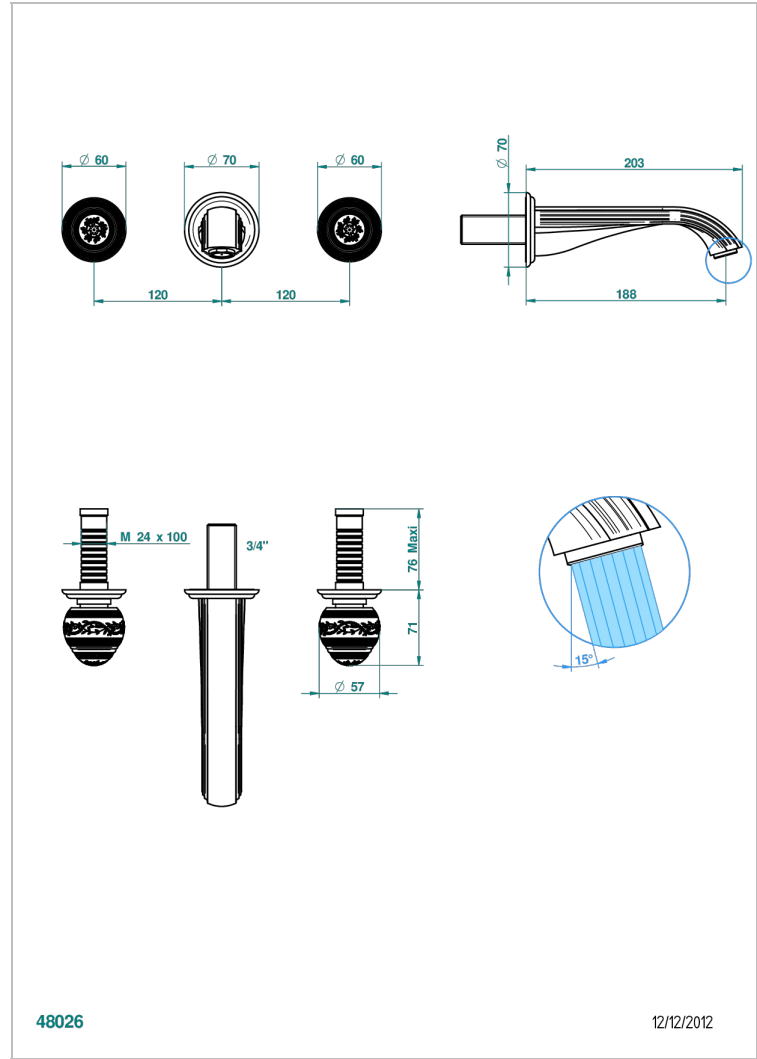

MARQUISE GOLD DECOR

A7F-41GB

Trim for wall mounted 3-hole bath set only

48026

12/12/2012

CHARACTERISTIC

- Marquise Gold decor
- Trim for wall mounted 3-hole bath set only

TECHNICAL SPECS

- Recommandé : 3 bars (max. 5 bars) - Advised : 43,5 psi (max. 72 psi)
- Bec : 35 l/min à 3 bars
- Spout : 9.26 gpm at 43.5 psi

RELATED SKU'S

- Ref. G00-40AM/US Rough parts for wall set (one counter clockwise and one clockwise cartridges)

AVAILABLE FINITIONS

Black ceram - D30
Blush PVD - H62
Brass color PVD - H49
Brown bronze color PVD - F33
Chrome polished - A02
Chrome polished / gold polished - G02

Copper antique matt, coated - H07
Gold color PVD - H52
Gold mat - F07
Gold polished - F01
Graphite PVD - H64
Light coated bronze - D01