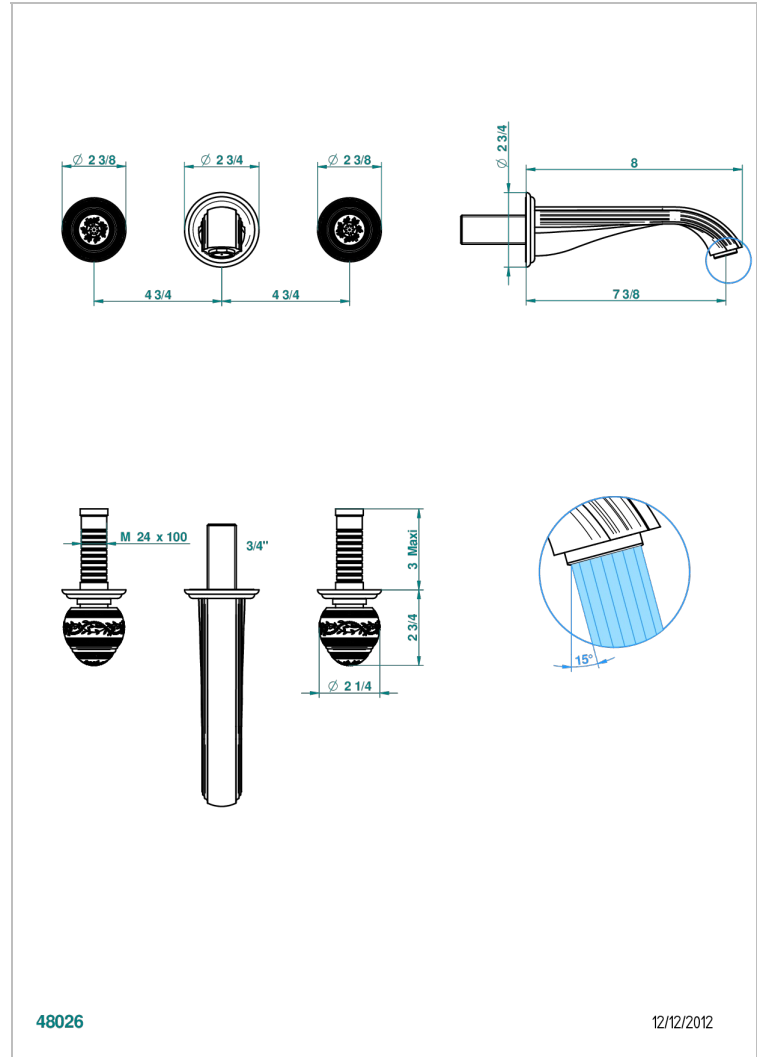

# MARQUISE GOLD DECOR

A7F-41GB

Trim for wall mounted 3-hole bath set only

## CHARACTERISTIC

- Marquise Gold decor
- Trim for wall mounted 3-hole bath set only

## TECHNICAL SPECS

- Recommandé : 3 bars (max. 5 bars) - Advised : 43,5 psi (max. 72 psi)
- Bec : 35 l/min à 3 bars
- Spout : 9.26 gpm at 43.5 psi

## RELATED SKU'S

- Ref. G00-40AM/US Rough parts for wall set (one counter clockwise and one clockwise cartridges)