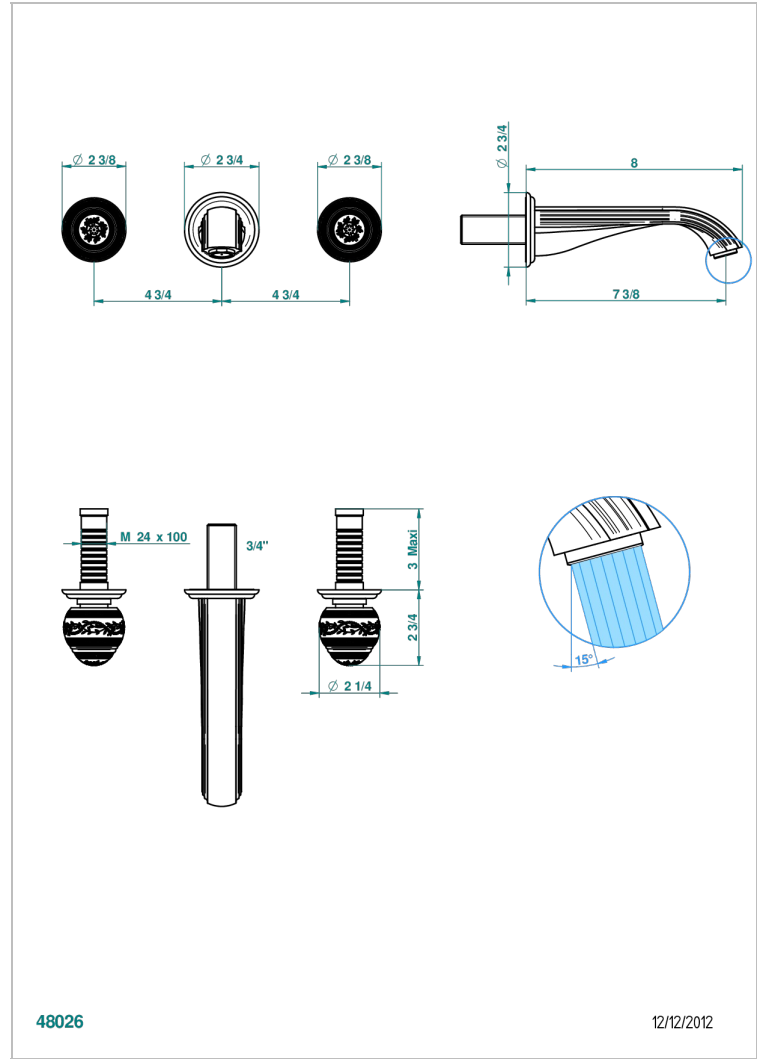

# MARQUISE GOLD DECOR

A7F-41GB

Trim only for wall mounted 3-hole bath mixer

## CHARACTERISTIC

- Marquise Gold decor
- Trim only for wall mounted 3-hole bath mixer

## TECHNICAL SPECS

- Recommandé : 3 bars (max. 5 bars) - Advised : 43,5 psi (max. 72 psi)
- Bec : 35 l/min à 3 bars
- Spout : 9.26 gpm at 43.5 psi

## RELATED SKU'S

- Ref. G00-40AC Rough parts for wall mounted 3 hole mixer, cross handle version
- Ref. G00-40AM Rough parts for wall mounted 3 hole mixer, lever handle version