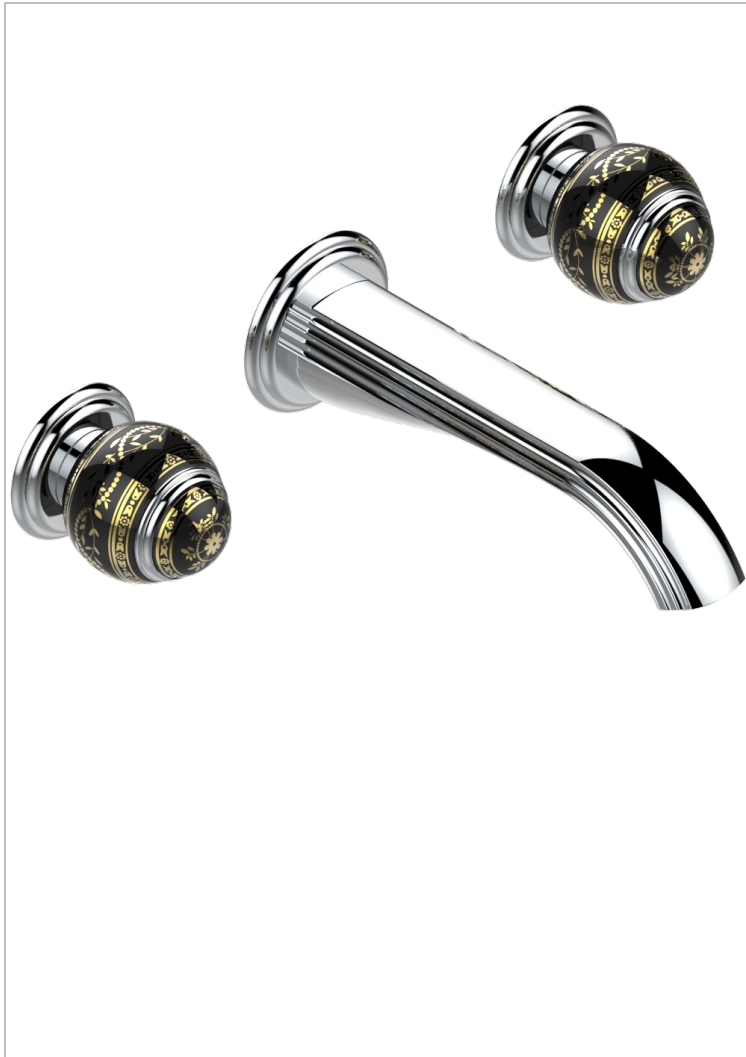

MARQUISE GOLD DECOR

A7F-40GBUS

Trim for wall mounted 3-hole lavatory set only

48025

12/12/2012

CHARACTERISTIC

- Marquise Gold decor
- Trim for wall mounted 3-hole lavatory set only

TECHNICAL SPECS

- Recommandé : 3 bars (max. 5 bars) - Advised : 43,5 psi (max. 72 psi)
- 15 l/min à 3 bars (4 gpm at 43.5 psi)

RELATED SKU'S

- Ref. G00-40AM/US Rough parts for wall set (one counter clockwise and one clockwise cartridges)

AVAILABLE FINITIONS

Black ceram - D30
Blush PVD - H62
Brass color PVD - H49
Brown bronze color PVD - F33
Chrome polished - A02
Chrome polished / gold polished - G02

Copper antique matt, coated - H07
Gold color PVD - H52
Gold mat - F07
Gold polished - F01
Graphite PVD - H64
Light coated bronze - D01

Matt Umber PVD - H67
Matt blush PVD - H60
Matt brass color PVD - H50
Matt brown bronze color PVD - F34
Matt chrome (American satin) - C02
Matt gold color PVD - H53

Matt graphite PVD - H65
Matt nickel (American satin) - C01
Matt nickel color PVD - H56
Nickel antique / Sovereign - H28
Nickel color PVD - H55
Nickel polished - B01