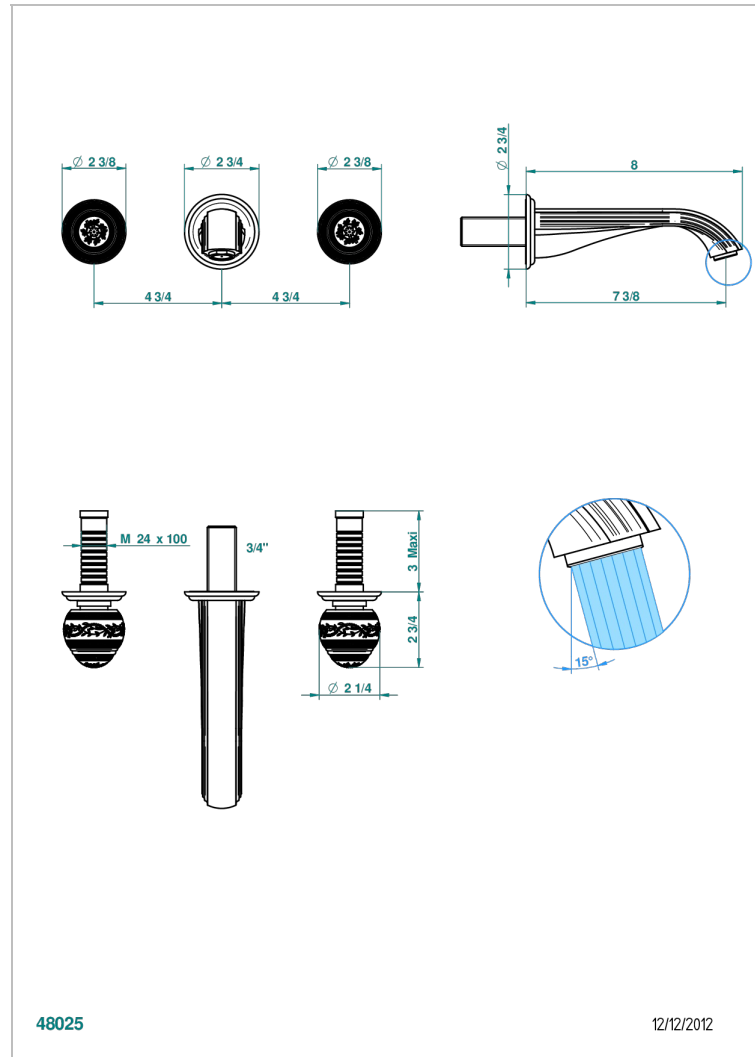

MARQUISE GOLD DECOR

A7F-40GBUS

Trim for wall mounted 3-hole lavatory set only

48025

12/12/2012

CHARACTERISTIC

- Marquise Gold decor
- Trim for wall mounted 3-hole lavatory set only

TECHNICAL SPECS

- Recommandé : 3 bars (max. 5 bars) - Advised : 43,5 psi (max. 72 psi)
- 15 l/min à 3 bars (4 gpm at 43.5 psi)

RELATED SKU'S

- Ref. G00-40AM/US Rough parts for wall set (one counter clockwise and one clockwise cartridges)