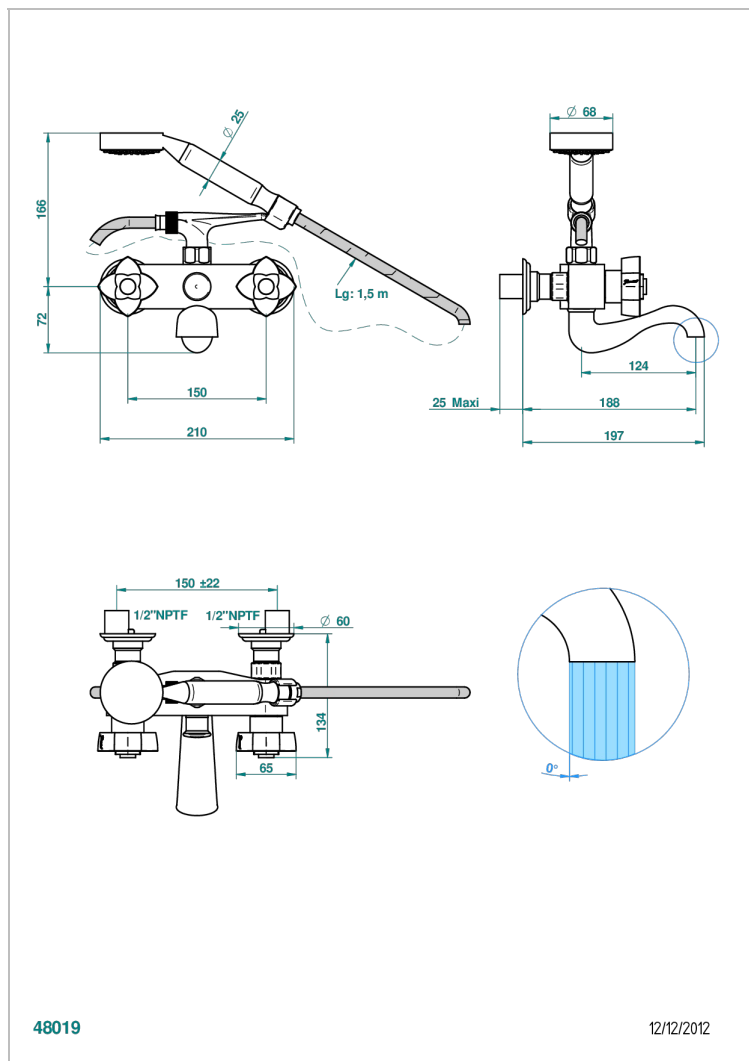

# PETALE DE CRISTAL - BLACK CRYSTAL

U6D-13B/US

Exposed tub filler with cradle handshower, wall mounted

## TECHNICAL SPECS

- Recommandé : 3 bars (max. 5 bars) - Advised : 43,5 psi (max. 72 psi)
- Bec : 75 l/min à 3 bars - Douchette : 9,5 l/min à 3 bars
- Spout : 19,8 gpm at 43.5 psi - Handshower : 2.5 gpm at 43.5 psi