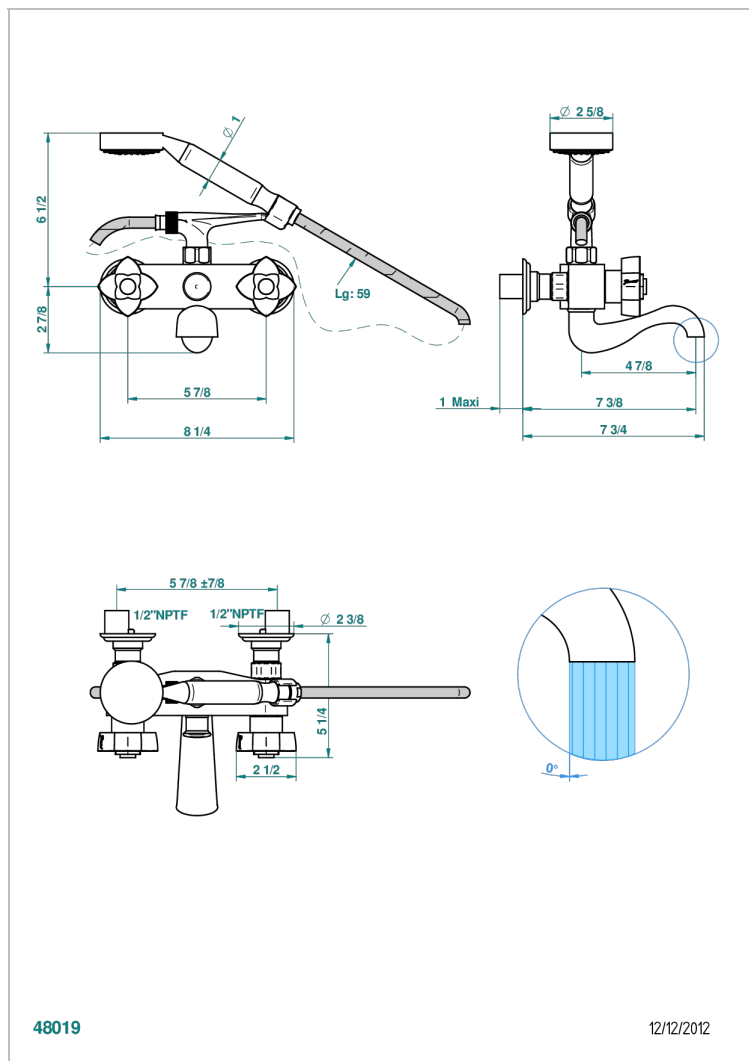

PETALE DE CRISTAL - BLACK CRYSTAL

U6D-13B/US

Exposed tub filler with cradle handshower, wall mounted

48019

12/12/2012

CHARACTERISTIC

- ASME : ASME A112.18.1-2011/CSA B125.1-11

TECHNICAL SPECS

- Recommandé : 3 bars (max. 5 bars) - Advised : 43,5 psi (max. 72 psi)
- Bec : 75 l/min à 3 bars - Douchette : 9,5 l/min à 3 bars
- Spout : 19,8 gpm at 43.5 psi - Handshower : 2.5 gpm at 43.5 psi

STANDARDS