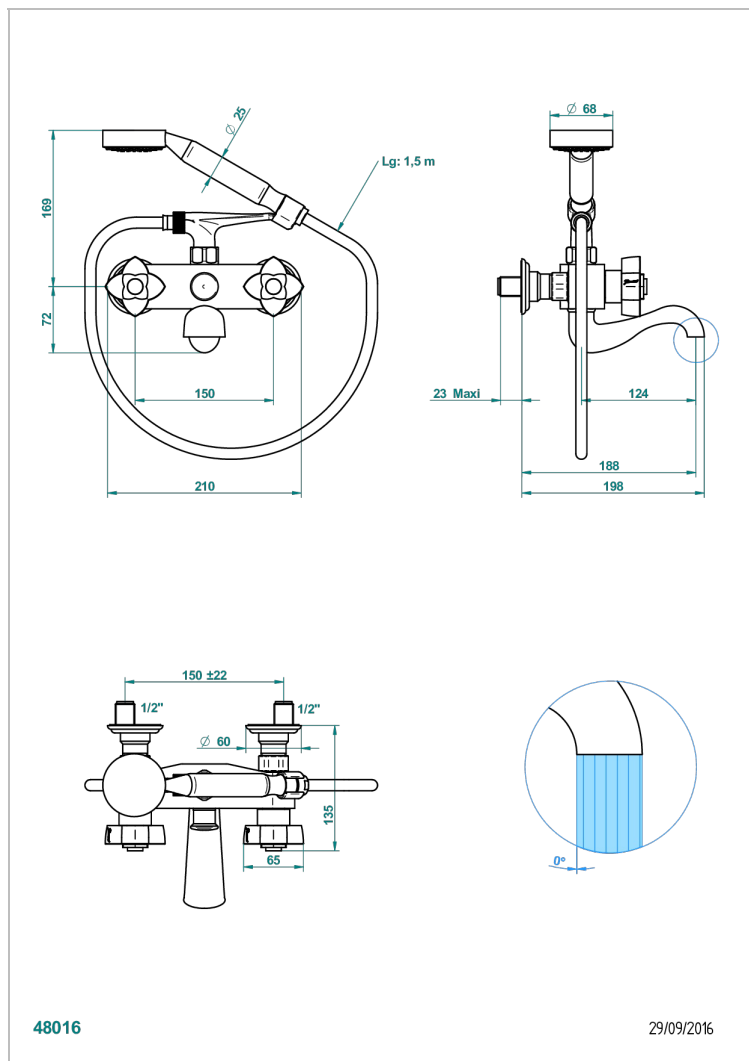

PETALE DE CRISTAL - BLACK CRYSTAL

U6D-13B

Wall mounted 2-hole bath/shower mixer, shower and hose

CHARACTERISTIC

- ACS : 21ACCLY033

STANDARDS

TECHNICAL SPECS

- Recommandé : 3 bars (max. 5 bars) - Advised : 43,5 psi (max. 72 psi)
- Bec : 75 l/min à 3 bars - Douchette : 9,5 l/min à 3 bars
- Spout : 19,8 gpm at 43.5 psi - Handshower : 2.5 gpm at 43.5 psi