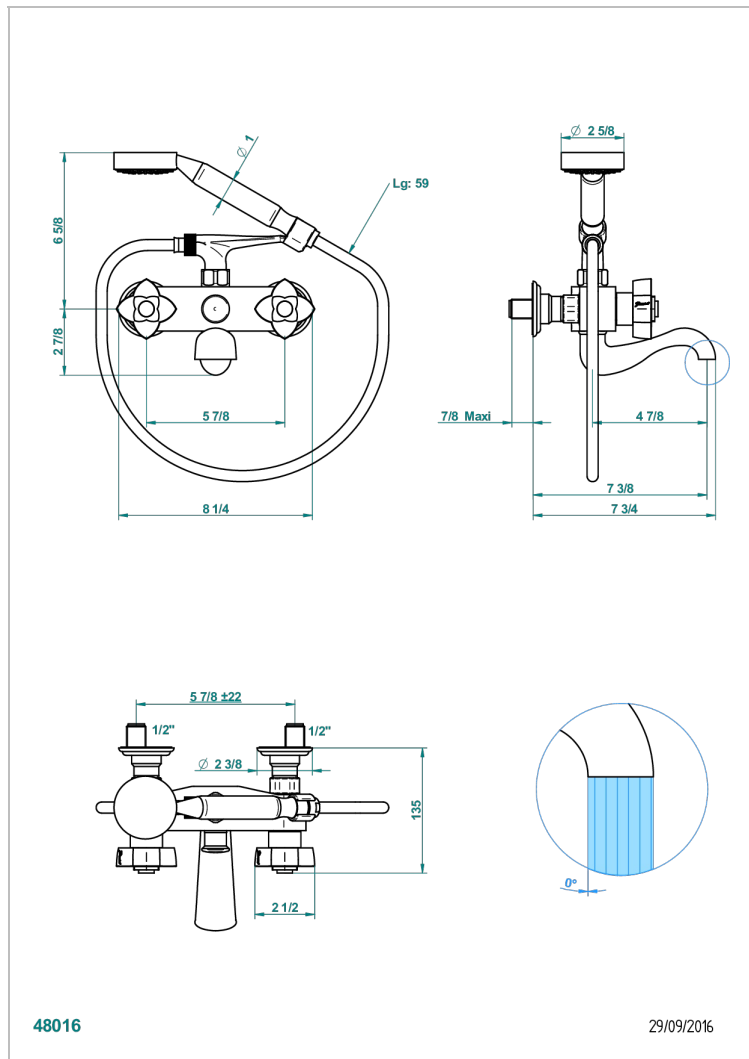

# PETALE DE CRISTAL - BLACK CRYSTAL

U6D-13B

Wall mounted 2-hole bath/shower mixer, shower and hose

## TECHNICAL SPECS

- Recommandé : 3 bars (max. 5 bars) - Advised : 43,5 psi (max. 72 psi)
- Bec : 75 l/min à 3 bars - Douchette : 9,5 l/min à 3 bars
- Spout : 19,8 gpm at 43.5 psi - Handshower : 2.5 gpm at 43.5 psi