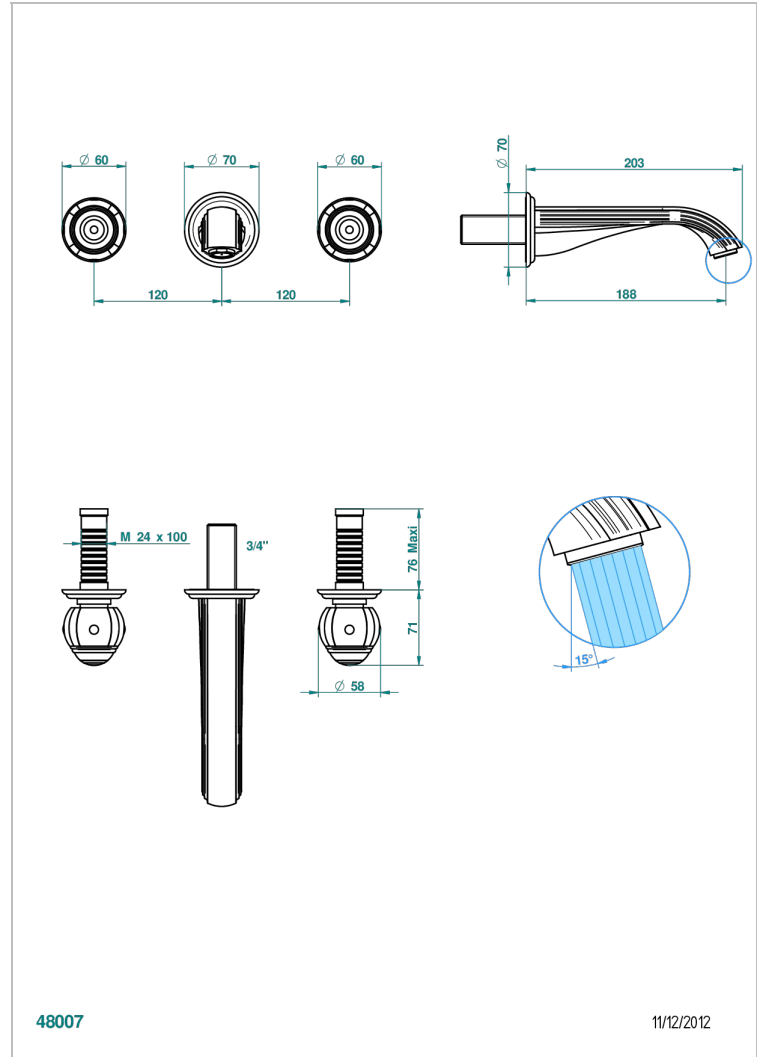

ITHAQUE PLATINUM DECOR

A7B-41GB

Trim for wall mounted 3-hole bath set only

48007

11/12/2012

CHARACTERISTIC

- Ithaque Platinum decor
- Trim for wall mounted 3-hole bath set only

TECHNICAL SPECS

- Recommandé : 3 bars (max. 5 bars) - Advised : 43,5 psi (max. 72 psi)
- Bec : 35 l/min à 3 bars
- Spout : 9.26 gpm at 43.5 psi

RELATED SKU'S

- Ref. G00-40AM/US Rough parts for wall set (one counter clockwise and one clockwise cartridges)