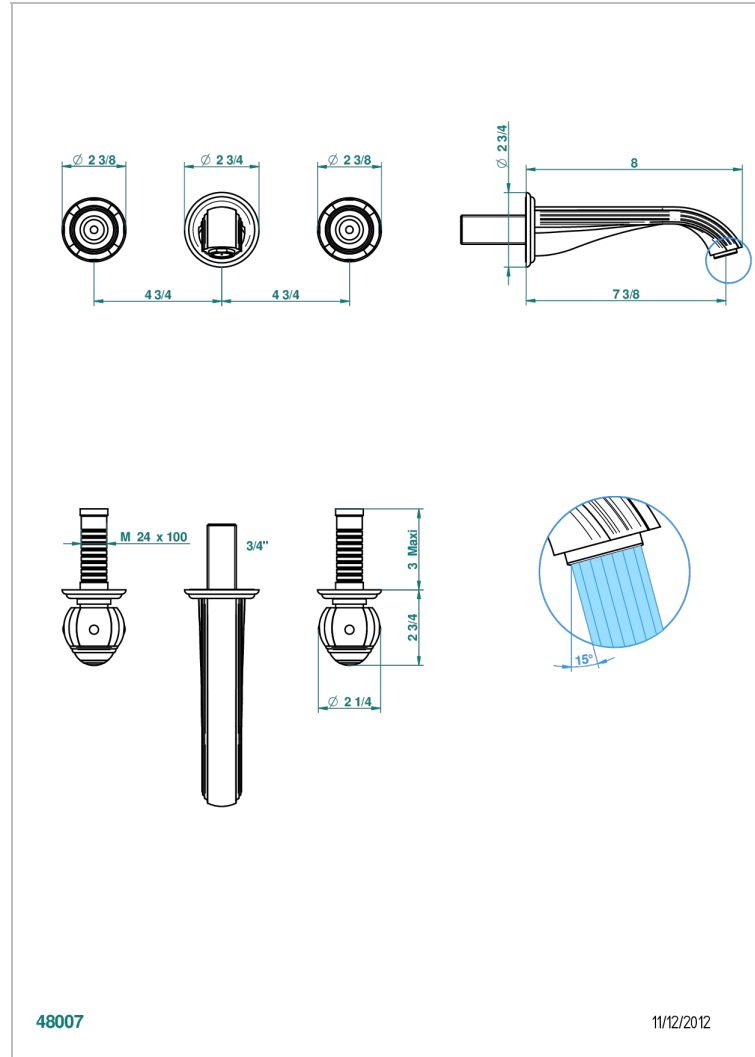

ITHAQUE PLATINUM DECOR

A7B-41GB

Trim for wall mounted 3-hole bath set only

CHARACTERISTIC

- Ithaque Platinum decor
- Trim for wall mounted 3-hole bath set only

TECHNICAL SPECS

- Recommandé : 3 bars (max. 5 bars) - Advised : 43,5 psi (max. 72 psi)
- Bec : 35 l/min à 3 bars
- Spout : 9.26 gpm at 43.5 psi

RELATED SKU'S

- Ref. G00-40AM/US Rough parts for wall set (one counter clockwise and one clockwise cartridges)

AVAILABLE FINITIONS

Black ceram - D30
Blush PVD - H62
Brass color PVD - H49
Brown bronze color PVD - F33
Chrome polished - A02
Chrome polished / gold polished - G02