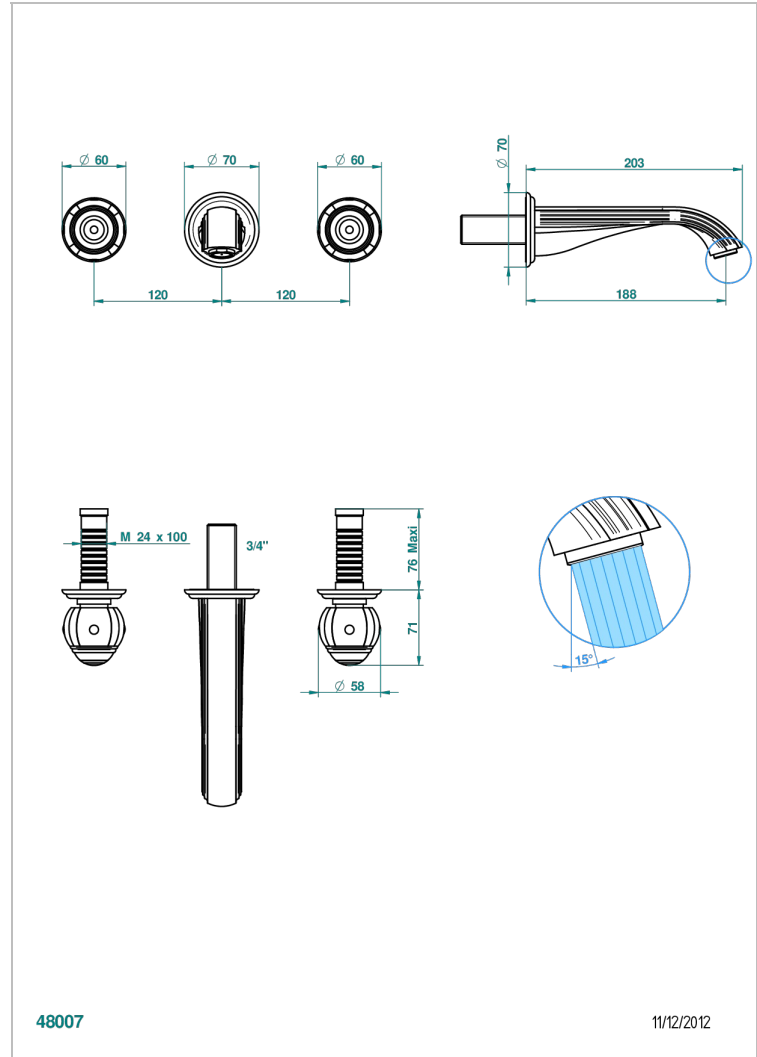

# ITHAQUE PLATINUM DECOR

A7B-41GB

Trim only for wall mounted 3-hole bath mixer

THG<sup>®</sup>  
PARIS

## CHARACTERISTIC

- Ithaque Platinum decor
- Trim only for wall mounted 3-hole bath mixer

## TECHNICAL SPECS

- Recommandé : 3 bars (max. 5 bars) - Advised : 43,5 psi (max. 72 psi)
- Bec : 35 l/min à 3 bars
- Spout : 9.26 gpm at 43.5 psi

## RELATED SKU'S

- Ref. G00-40AC Rough parts for wall mounted 3 hole mixer, cross handle version
- Ref. G00-40AM Rough parts for wall mounted 3 hole mixer, lever handle version