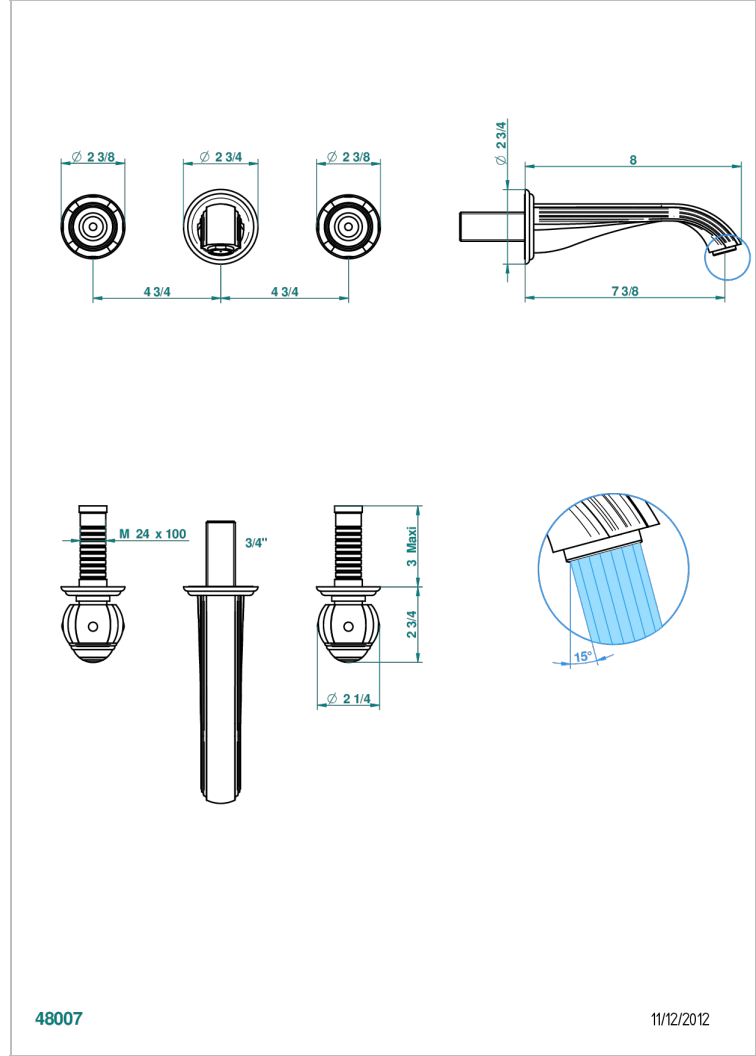

ITHAQUE PLATINUM DECOR

A7B-41GB

Trim only for wall mounted 3-hole bath mixer

48007

11/12/2012

CHARACTERISTIC

- Ithaque Platinum decor
- Trim only for wall mounted 3-hole bath mixer

TECHNICAL SPECS

- Recommandé : 3 bars (max. 5 bars) - Advised : 43,5 psi (max. 72 psi)
- Bec : 35 l/min à 3 bars
- Spout : 9.26 gpm at 43.5 psi

RELATED SKU'S

- Ref. G00-40AC Rough parts for wall mounted 3 hole mixer, cross handle version
- Ref. G00-40AM Rough parts for wall mounted 3 hole mixer, lever handle version