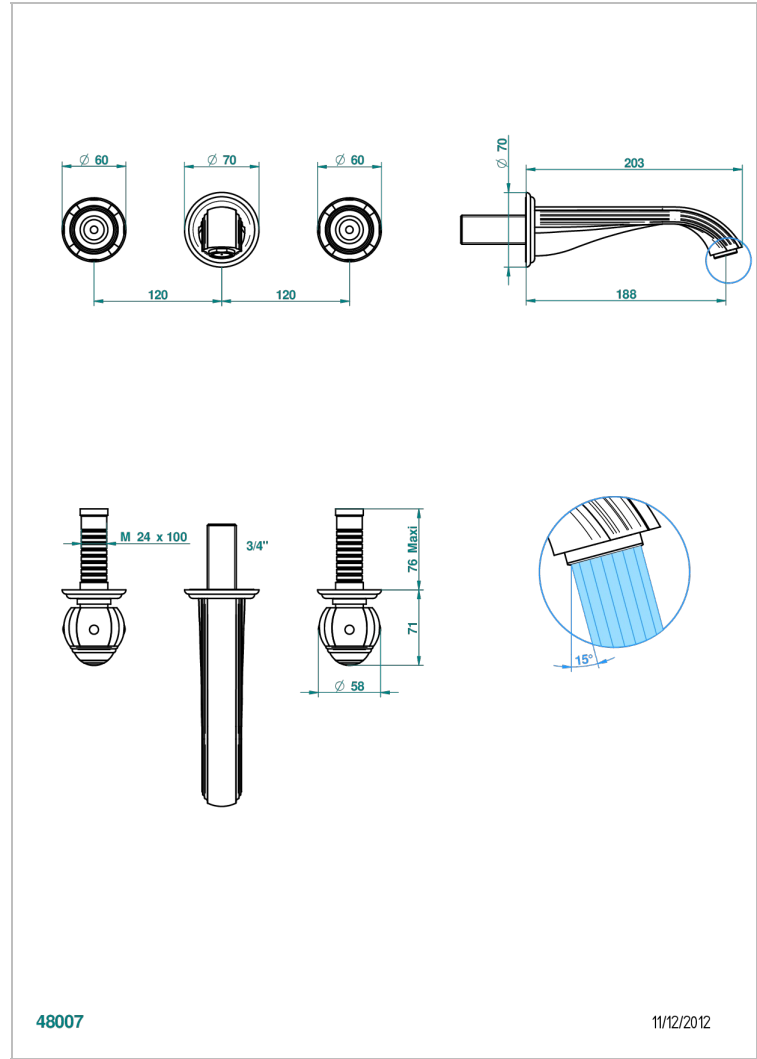

ITHAQUE PLATINUM DECOR

A7B-41GB

Trim only for wall mounted 3-hole bath mixer

48007

11/12/2012

CHARACTERISTIC

- Ithaque Platinum decor
- Trim only for wall mounted 3-hole bath mixer

TECHNICAL SPECS

- Recommandé : 3 bars (max. 5 bars) - Advised : 43,5 psi (max. 72 psi)
- Bec : 35 l/min à 3 bars
- Spout : 9.26 gpm at 43.5 psi

RELATED SKU'S

- Ref. G00-40AC Rough parts for wall mounted 3 hole mixer, cross handle version
- Ref. G00-40AM Rough parts for wall mounted 3 hole mixer, lever handle version