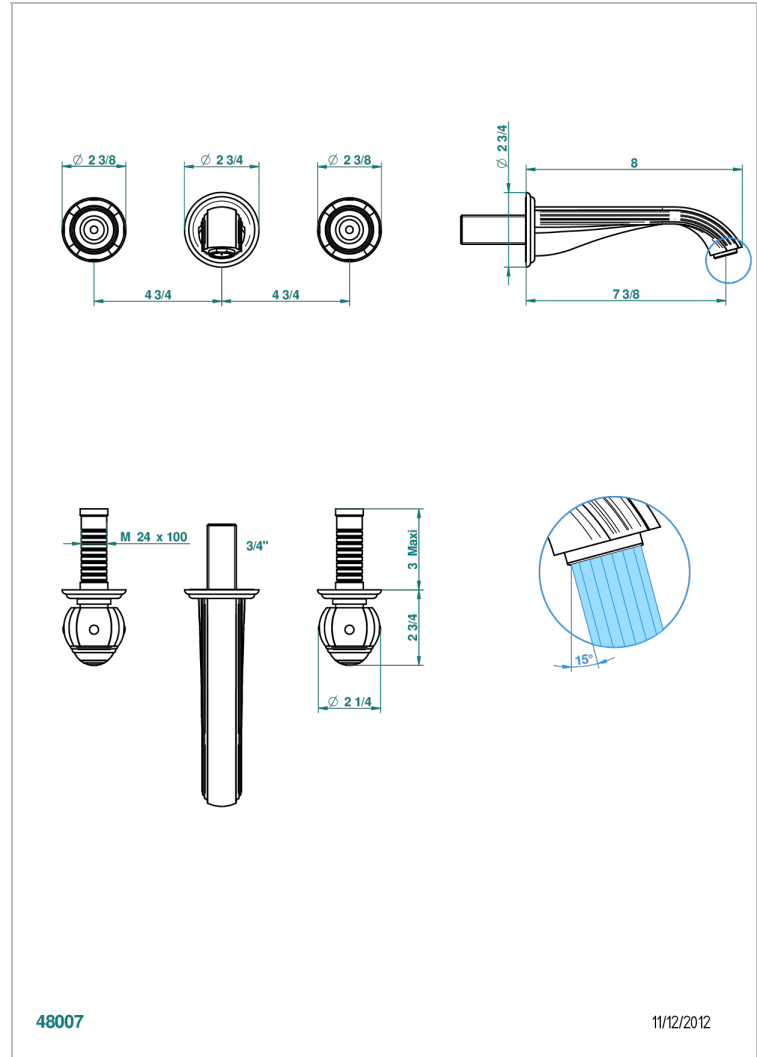

ITHAQUE PLATINUM DECOR

A7B-41GB

Trim only for wall mounted 3-hole bath mixer

THG[®]
PARIS

CHARACTERISTIC

- Ithaque Platinum decor
- Trim only for wall mounted 3-hole bath mixer

TECHNICAL SPECS

- Recommandé : 3 bars (max. 5 bars) - Advised : 43,5 psi (max. 72 psi)
- Bec : 35 l/min à 3 bars
- Spout : 9.26 gpm at 43.5 psi

RELATED SKU'S

- Ref. G00-40AC Rough parts for wall mounted 3 hole mixer, cross handle version
- Ref. G00-40AM Rough parts for wall mounted 3 hole mixer, lever handle version

AVAILABLE FINITIONS

Antique nickel - H28
Black ceram - D30
Blush PVD - H62
Brass color PVD - H49
Brown bronze color PVD - F33
Gold color PVD - H52

Nickel color PVD - H55
Polished chrome (color finish) - A02
Polished chrome / Polished gold (color finish) - G02
Polished gold (color finish) - F01
Polished nickel - B01
Soft gold - F30

Soft matt gold - F31
Umber PVD - H66
Varnished matt antique red copper (color finish) - H07