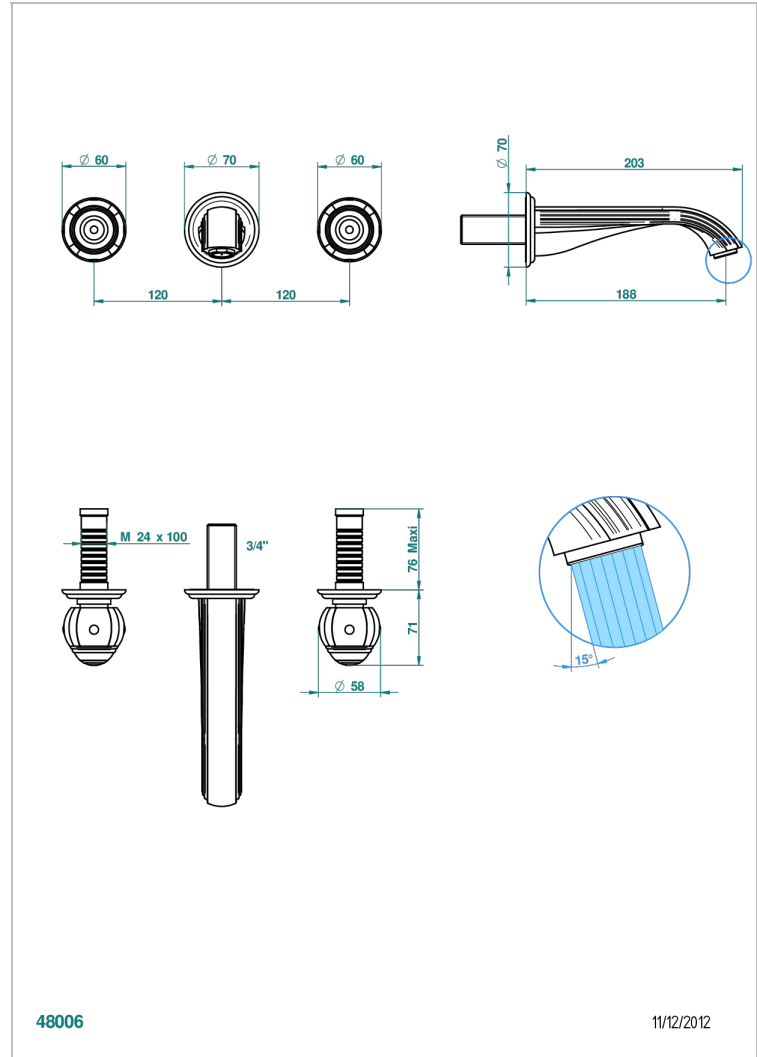

ITHAQUE PLATINUM DECOR

A7B-40GBUS

Trim for wall mounted 3-hole lavatory set only

48006

11/12/2012

CHARACTERISTIC

- Ithaque Platinum decor
- Trim for wall mounted 3-hole lavatory set only

TECHNICAL SPECS

- Recommandé : 3 bars (max. 5 bars) - Advised : 43,5 psi (max. 72 psi)
- 15 l/min à 3 bars (4 gpm at 43.5 psi)

RELATED SKU'S

- Ref. G00-40AM/US Rough parts for wall set (one counter clockwise and one clockwise cartridges)