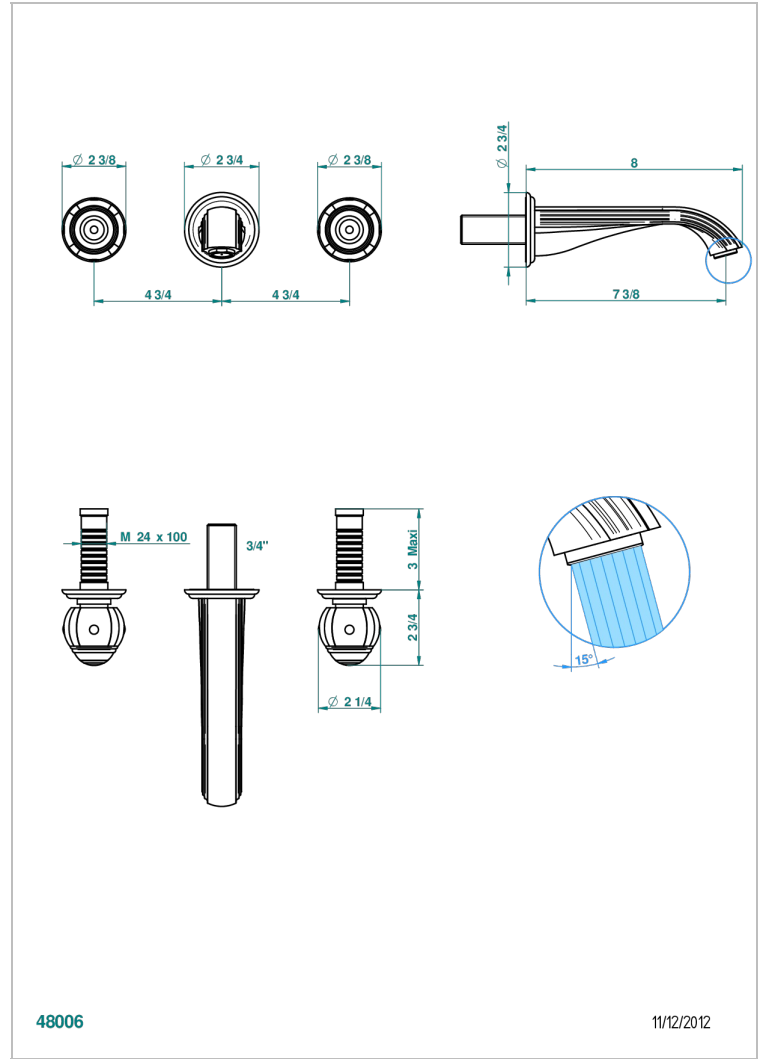

ITHAQUE PLATINUM DECOR

A7B-40GBUS

Trim for wall mounted 3-hole lavatory set only

THG[®]
PARIS

CHARACTERISTIC

- Ithaque Platinum decor
- Trim for wall mounted 3-hole lavatory set only

TECHNICAL SPECS

- Recommandé : 3 bars (max. 5 bars) - Advised : 43,5 psi (max. 72 psi)
- 15 l/min à 3 bars (4 gpm at 43.5 psi)

RELATED SKU'S

- Ref. G00-40AM/US Rough parts for wall set (one counter clockwise and one clockwise cartridges)

AVAILABLE FINITIONS

Black ceram - D30

Blush PVD - H62

Brass color PVD - H49

Brown bronze color PVD - F33