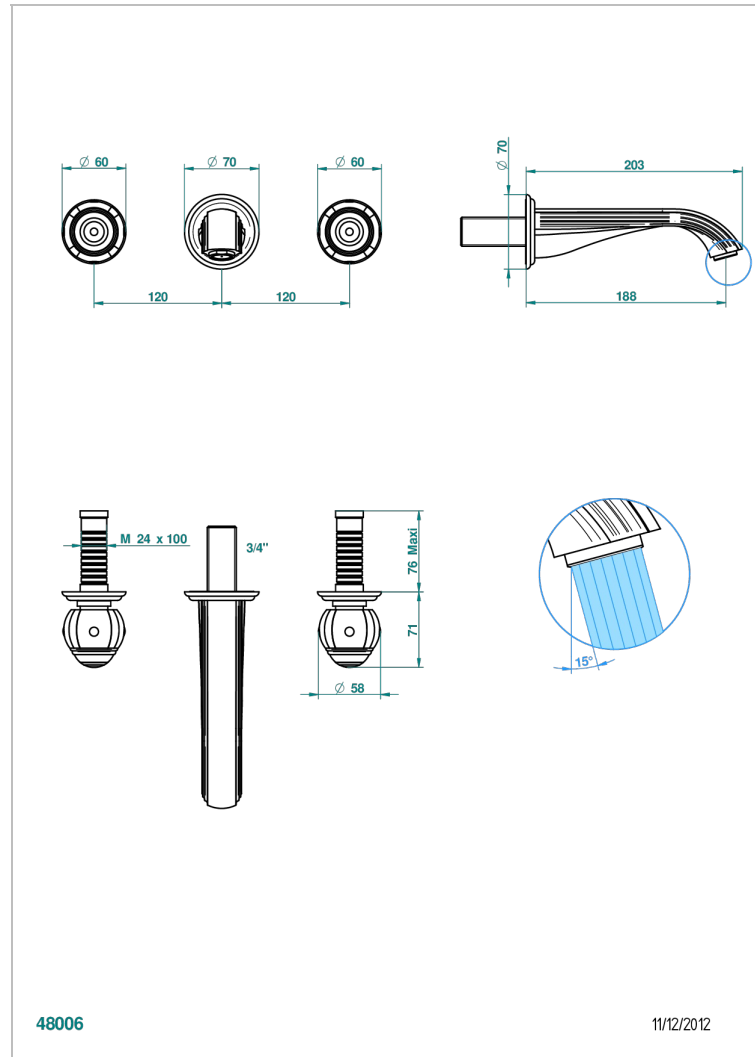

ITHAQUE PLATINUM DECOR

A7B-40GB

Trim only for wall mounted 3-hole basin mixer

THG[®]
PARIS

CHARACTERISTIC

- Ithaque Platinum decor
- Trim only for wall mounted 3-hole basin mixer

TECHNICAL SPECS

- Recommandé : 3 bars (max. 5 bars) - Advised : 43,5 psi (max. 72 psi)
- 15 l/min à 3 bars (4 gpm at 43.5 psi)

RELATED SKU'S

- Ref. G00-40AC Rough parts for wall mounted 3 hole mixer, cross handle version
- Ref. G00-40AM Rough parts for wall mounted 3 hole mixer, lever handle version

AVAILABLE FINITIONS

Antique nickel - H28
Black ceram - D30
Blush PVD - H62
Brass color PVD - H49
Brown bronze color PVD - F33
Gold color PVD - H52

Nickel color PVD - H55
Polished chrome (color finish) - A02
Polished chrome / Polished gold (color finish) - G02
Polished gold (color finish) - F01
Polished nickel - B01
Soft gold - F30

Soft matt gold - F31
Umber PVD - H66
Varnished matt antique red copper (color finish) - H07